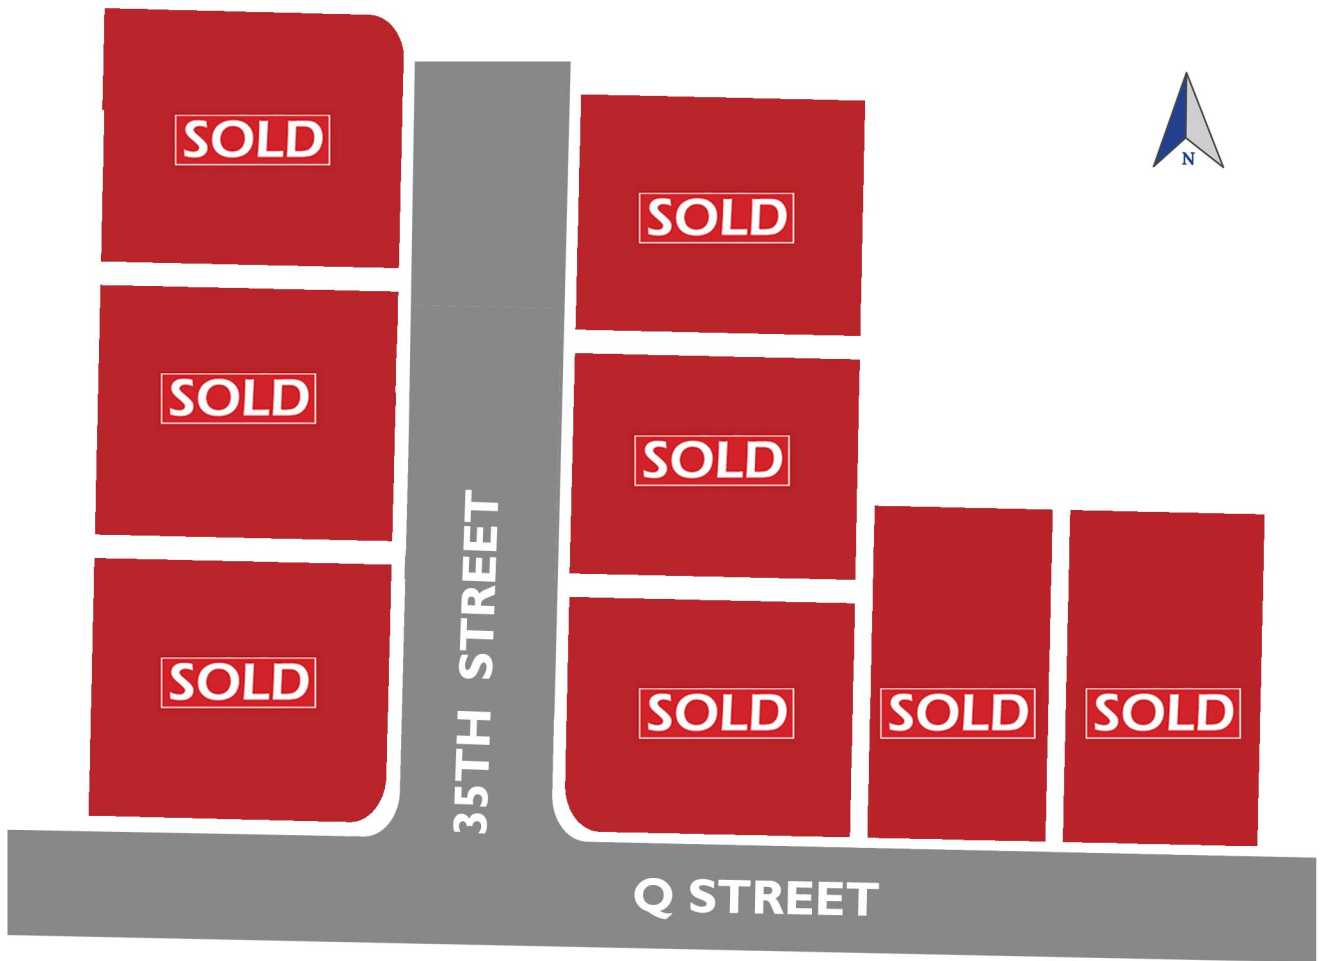

NORTHWEST
HOME BUILDER GROUP

Homes Starting in the Mid \$600,000's

QUAIL PARK PHASE 2

Located at Q STREET & 35TH STREET, WA 98671

WWW.NWHOMEBUILDERGROUP.COM

David Korniyenko with Premiere Property Group LLC 360-521-1973 davidkhomes@gmail.com
PRICES SUBJECT TO CHANGE WITHOUT NOTICE. PLEASE CONSULT YOUR SALES REPRESENTATIVE FOR MORE INFORMATION.