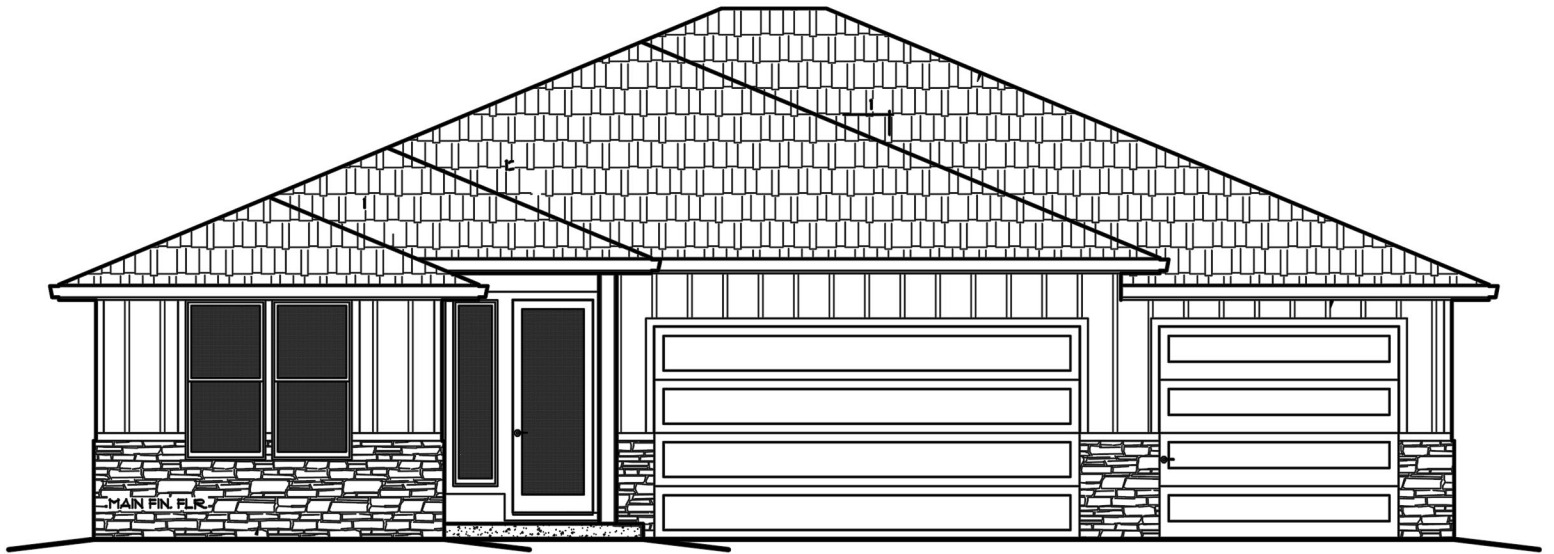

NORTHWEST
HOME BUILDER GROUP

Lot 7 Ryleys Place
1,985 sq ft

360-521-1973

WWW.NWHOMEBUILDERGROUP.COM

RENDERINGS, PLANS, SPECIFICATIONS, TERMS, CONDITIONS AND STATEMENTS CONTAINED IN THIS BROCHURE ARE PROPOSED ONLY. NW HOME-BUILDER GROUP RESERVES THE RIGHT TO MODIFY, REVISE OR WITHDRAW ANY OR ALL OF SAME IN ITS SOLE DISCRETION AND WITHOUT PRIOR NOTICE.

NORTHWEST
HOME BUILDER GROUP

Lot 7 Ryleys Place
1,985 sq ft

MAIN FLOOR PLAN

360-521-1973

WWW.NWHOMEBUILDERGROUP.COM

RENDERINGS, PLANS, SPECIFICATIONS, TERMS, CONDITIONS AND STATEMENTS CONTAINED IN THIS BROCHURE ARE PROPOSED ONLY. NW HOME-BUILDER GROUP RESERVES THE RIGHT TO MODIFY, REVISE OR WITHDRAW ANY OR ALL OF SAME IN ITS SOLE DISCRETION AND WITHOUT PRIOR NOTICE.