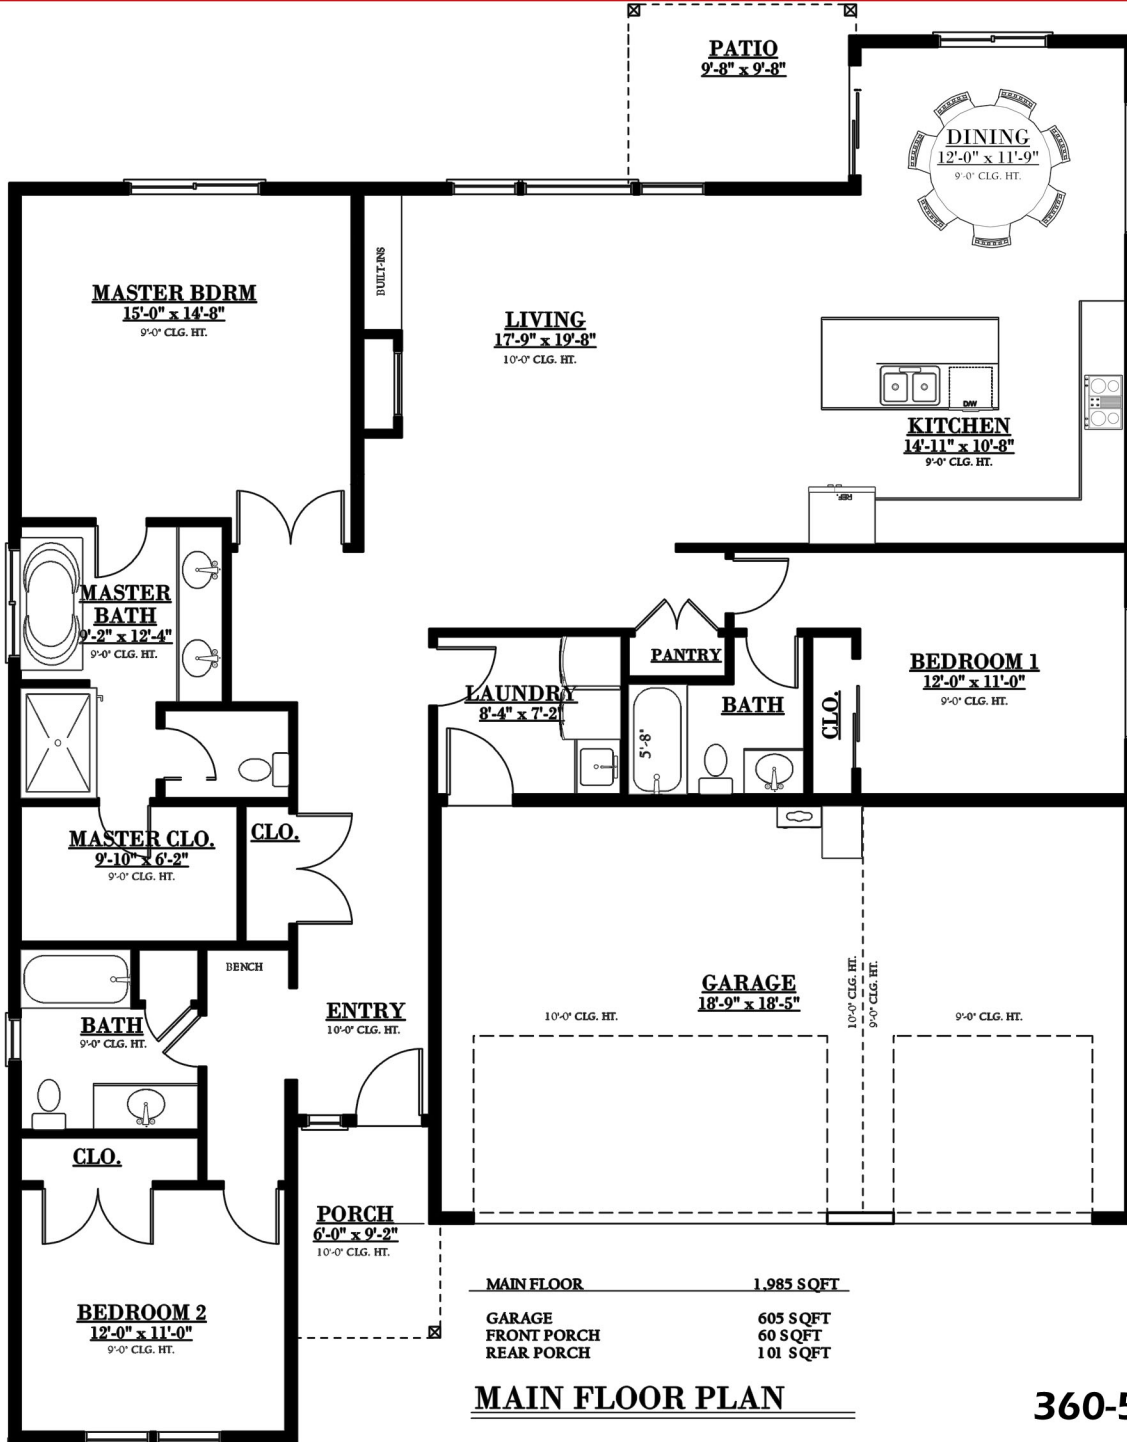

NORTHWEST
HOME BUILDER GROUP

Lot 7 Ryleys Place
1,985 sq ft

360-521-1973

WWW.NWHOMEBUILDERGROUP.COM

RENDERINGS, PLANS, SPECIFICATIONS, TERMS, CONDITIONS AND STATEMENTS CONTAINED IN THIS BROCHURE ARE PROPOSED ONLY. NW HOME-BUILDER GROUP RESERVES THE RIGHT TO MODIFY, REVISE OR WITHDRAW ANY OR ALL OF SAME IN ITS SOLE DISCRETION AND WITHOUT PRIOR NOTICE.

NORTHWEST
HOME BUILDER GROUP

Lot 7 Ryleys Place
1,985 sq ft

MAIN FLOOR PLAN

360-521-1973

WWW.NWHOMEBUILDERGROUP.COM

RENDERINGS, PLANS, SPECIFICATIONS, TERMS, CONDITIONS AND STATEMENTS CONTAINED IN THIS BROCHURE ARE PROPOSED ONLY. NW HOME-BUILDER GROUP RESERVES THE RIGHT TO MODIFY, REVISE OR WITHDRAW ANY OR ALL OF SAME IN ITS SOLE DISCRETION AND WITHOUT PRIOR NOTICE.