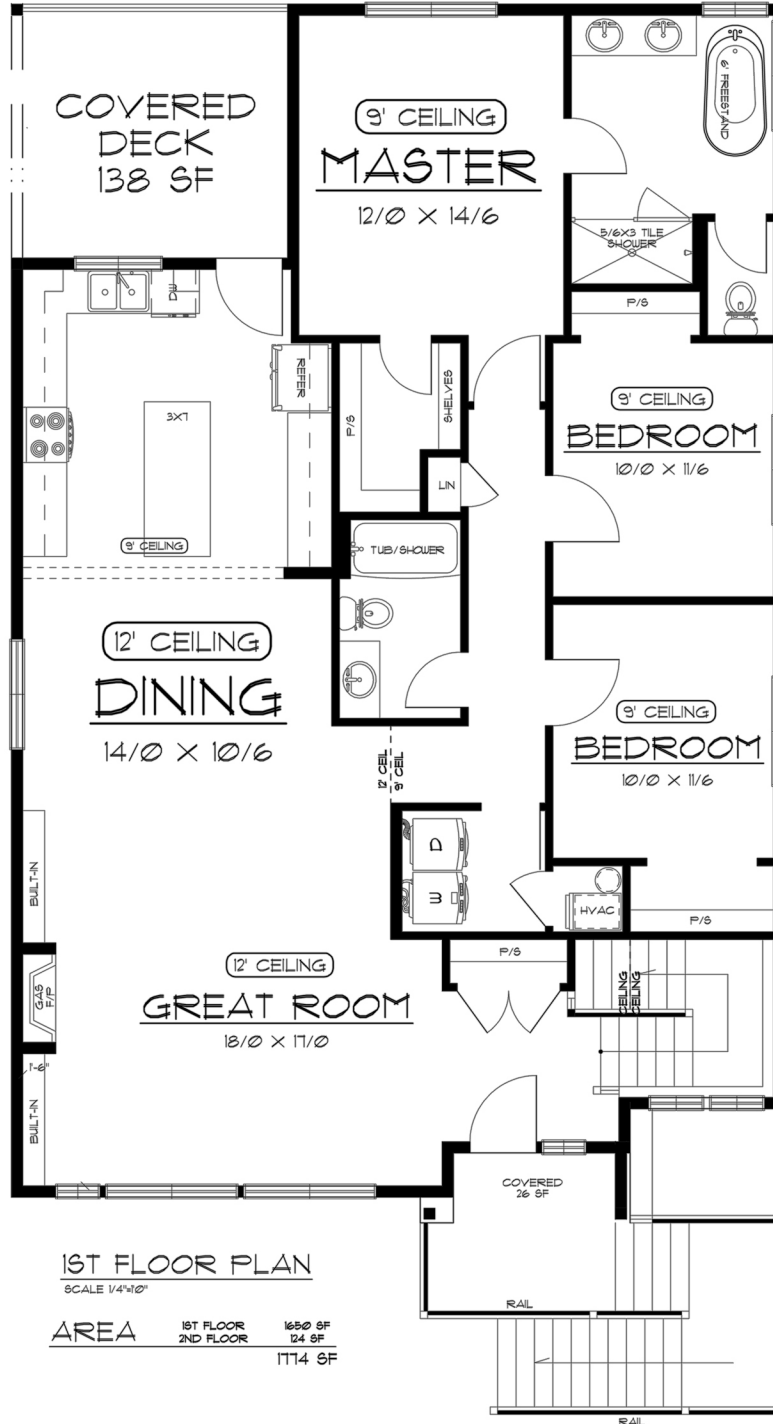

NORTHWEST
HOME BUILDER GROUP

Lot 7 Mt Vista
1,774 sq ft

LEFT SIDE ELEVATION
SCALE 1/8"=1'-0"

REAR ELEVATION
SCALE 1/8"=1'-0"

RIGHT SIDE ELEVATION
SCALE 1/8"=1'-0"

360-521-1973

WWW.NWHOMEBUILDERGROUP.COM

RENDERINGS, PLANS, SPECIFICATIONS, TERMS, CONDITIONS AND STATEMENTS CONTAINED IN THIS BROCHURE ARE PROPOSED ONLY. NW HOME-BUILDER GROUP RESERVES THE RIGHT TO MODIFY, REVISE OR WITHDRAW ANY OR ALL OF SAME IN ITS SOLE DISCRETION AND WITHOUT PRIOR NOTICE.

NORTHWEST
HOME BUILDER GROUP

Lot 7 Mt Vista
1,774 sq ft

WWW.NWHOMEBUILDERGROUP.COM

RENDERINGS, PLANS, SPECIFICATIONS, TERMS, CONDITIONS AND STATEMENTS CONTAINED IN THIS BROCHURE ARE PROPOSED ONLY. NW HOME-BUILDER GROUP RESERVES THE RIGHT TO MODIFY, REVISE OR WITHDRAW ANY OR ALL OF SAME IN ITS SOLE DISCRETION AND WITHOUT PRIOR NOTICE.