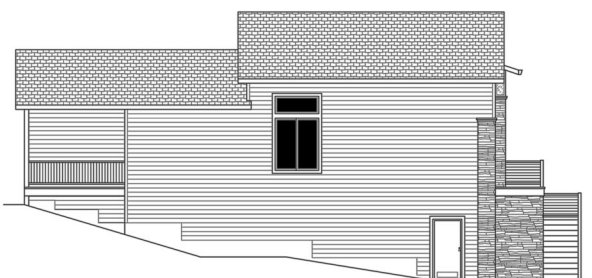

NORTHWEST
HOME BUILDER GROUP

Lot 7 Mt Vista
1,774 sq ft

LEFT SIDE ELEVATION
SCALE 1/8"=1'-0"

REAR ELEVATION
SCALE 1/8"=1'-0"

RIGHT SIDE ELEVATION
SCALE 1/8"=1'-0"

360-521-1973

WWW.NWHOMEBUILDERGROUP.COM

RENDERINGS, PLANS, SPECIFICATIONS, TERMS, CONDITIONS AND STATEMENTS CONTAINED IN THIS BROCHURE ARE PROPOSED ONLY. NW HOME-BUILDER GROUP RESERVES THE RIGHT TO MODIFY, REVISE OR WITHDRAW ANY OR ALL OF SAME IN ITS SOLE DISCRETION AND WITHOUT PRIOR NOTICE.

NORTHWEST
HOME BUILDER GROUP

Lot 7 Mt Vista
1,774 sq ft

WWW.NWHOMEBUILDERGROUP.COM

RENDERINGS, PLANS, SPECIFICATIONS, TERMS, CONDITIONS AND STATEMENTS CONTAINED IN THIS BROCHURE ARE PROPOSED ONLY. NW HOME-BUILDER GROUP RESERVES THE RIGHT TO MODIFY, REVISE OR WITHDRAW ANY OR ALL OF SAME IN ITS SOLE DISCRETION AND WITHOUT PRIOR NOTICE.

NORTHWEST
HOME BUILDER GROUP

Lot 7 Mt Vista
1,774 sq ft

360-521-1973

WWW.NWHOMEBUILDERGROUP.COM

RENDERINGS, PLANS, SPECIFICATIONS, TERMS, CONDITIONS AND STATEMENTS CONTAINED IN THIS BROCHURE ARE PROPOSED ONLY. NW HOME-BUILDER GROUP RESERVES THE RIGHT TO MODIFY, REVISE OR WITHDRAW ANY OR ALL OF SAME IN ITS SOLE DISCRETION AND WITHOUT PRIOR NOTICE.