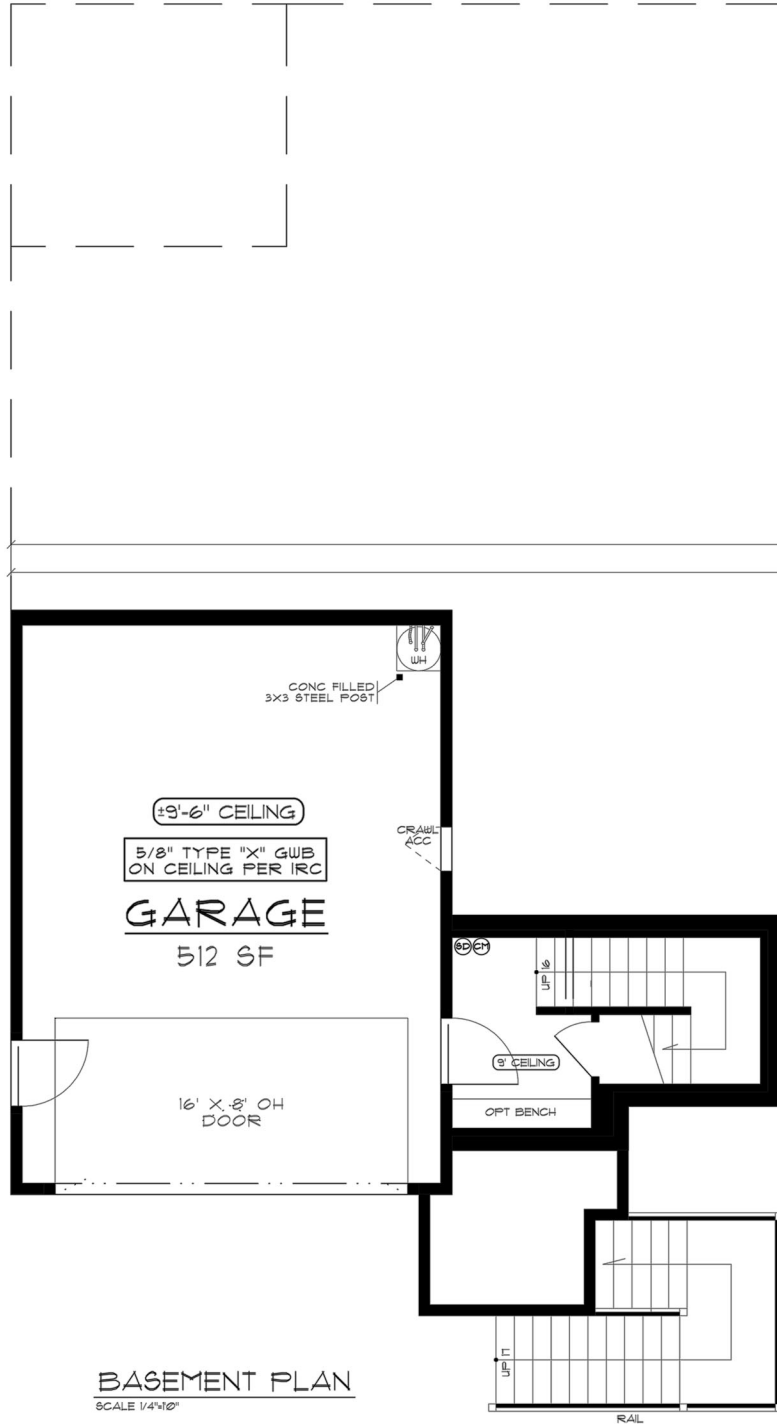

NORTHWEST
HOME BUILDER GROUP

Lot 7 Mt Vista
1,774 sq ft

LEFT SIDE ELEVATION
SCALE 1/8"=1'-0"

REAR ELEVATION
SCALE 1/8"=1'-0"

RIGHT SIDE ELEVATION
SCALE 1/8"=1'-0"

360-521-1973

WWW.NWHOMEBUILDERGROUP.COM

RENDERINGS, PLANS, SPECIFICATIONS, TERMS, CONDITIONS AND STATEMENTS CONTAINED IN THIS BROCHURE ARE PROPOSED ONLY. NW HOME-BUILDER GROUP RESERVES THE RIGHT TO MODIFY, REVISE OR WITHDRAW ANY OR ALL OF SAME IN ITS SOLE DISCRETION AND WITHOUT PRIOR NOTICE.

NORTHWEST
HOME BUILDER GROUP

Lot 7 Mt Vista
1,774 sq ft

WWW.NWHOMEBUILDERGROUP.COM

RENDERINGS, PLANS, SPECIFICATIONS, TERMS, CONDITIONS AND STATEMENTS CONTAINED IN THIS BROCHURE ARE PROPOSED ONLY. NW HOME-BUILDER GROUP RESERVES THE RIGHT TO MODIFY, REVISE OR WITHDRAW ANY OR ALL OF SAME IN ITS SOLE DISCRETION AND WITHOUT PRIOR NOTICE.

NORTHWEST
HOME BUILDER GROUP

Lot 7 Mt Vista
1,774 sq ft

360-521-1973

WWW.NWHOMEBUILDERGROUP.COM

RENDERINGS, PLANS, SPECIFICATIONS, TERMS, CONDITIONS AND STATEMENTS CONTAINED IN THIS BROCHURE ARE PROPOSED ONLY. NW HOME-BUILDER GROUP RESERVES THE RIGHT TO MODIFY, REVISE OR WITHDRAW ANY OR ALL OF SAME IN ITS SOLE DISCRETION AND WITHOUT PRIOR NOTICE.