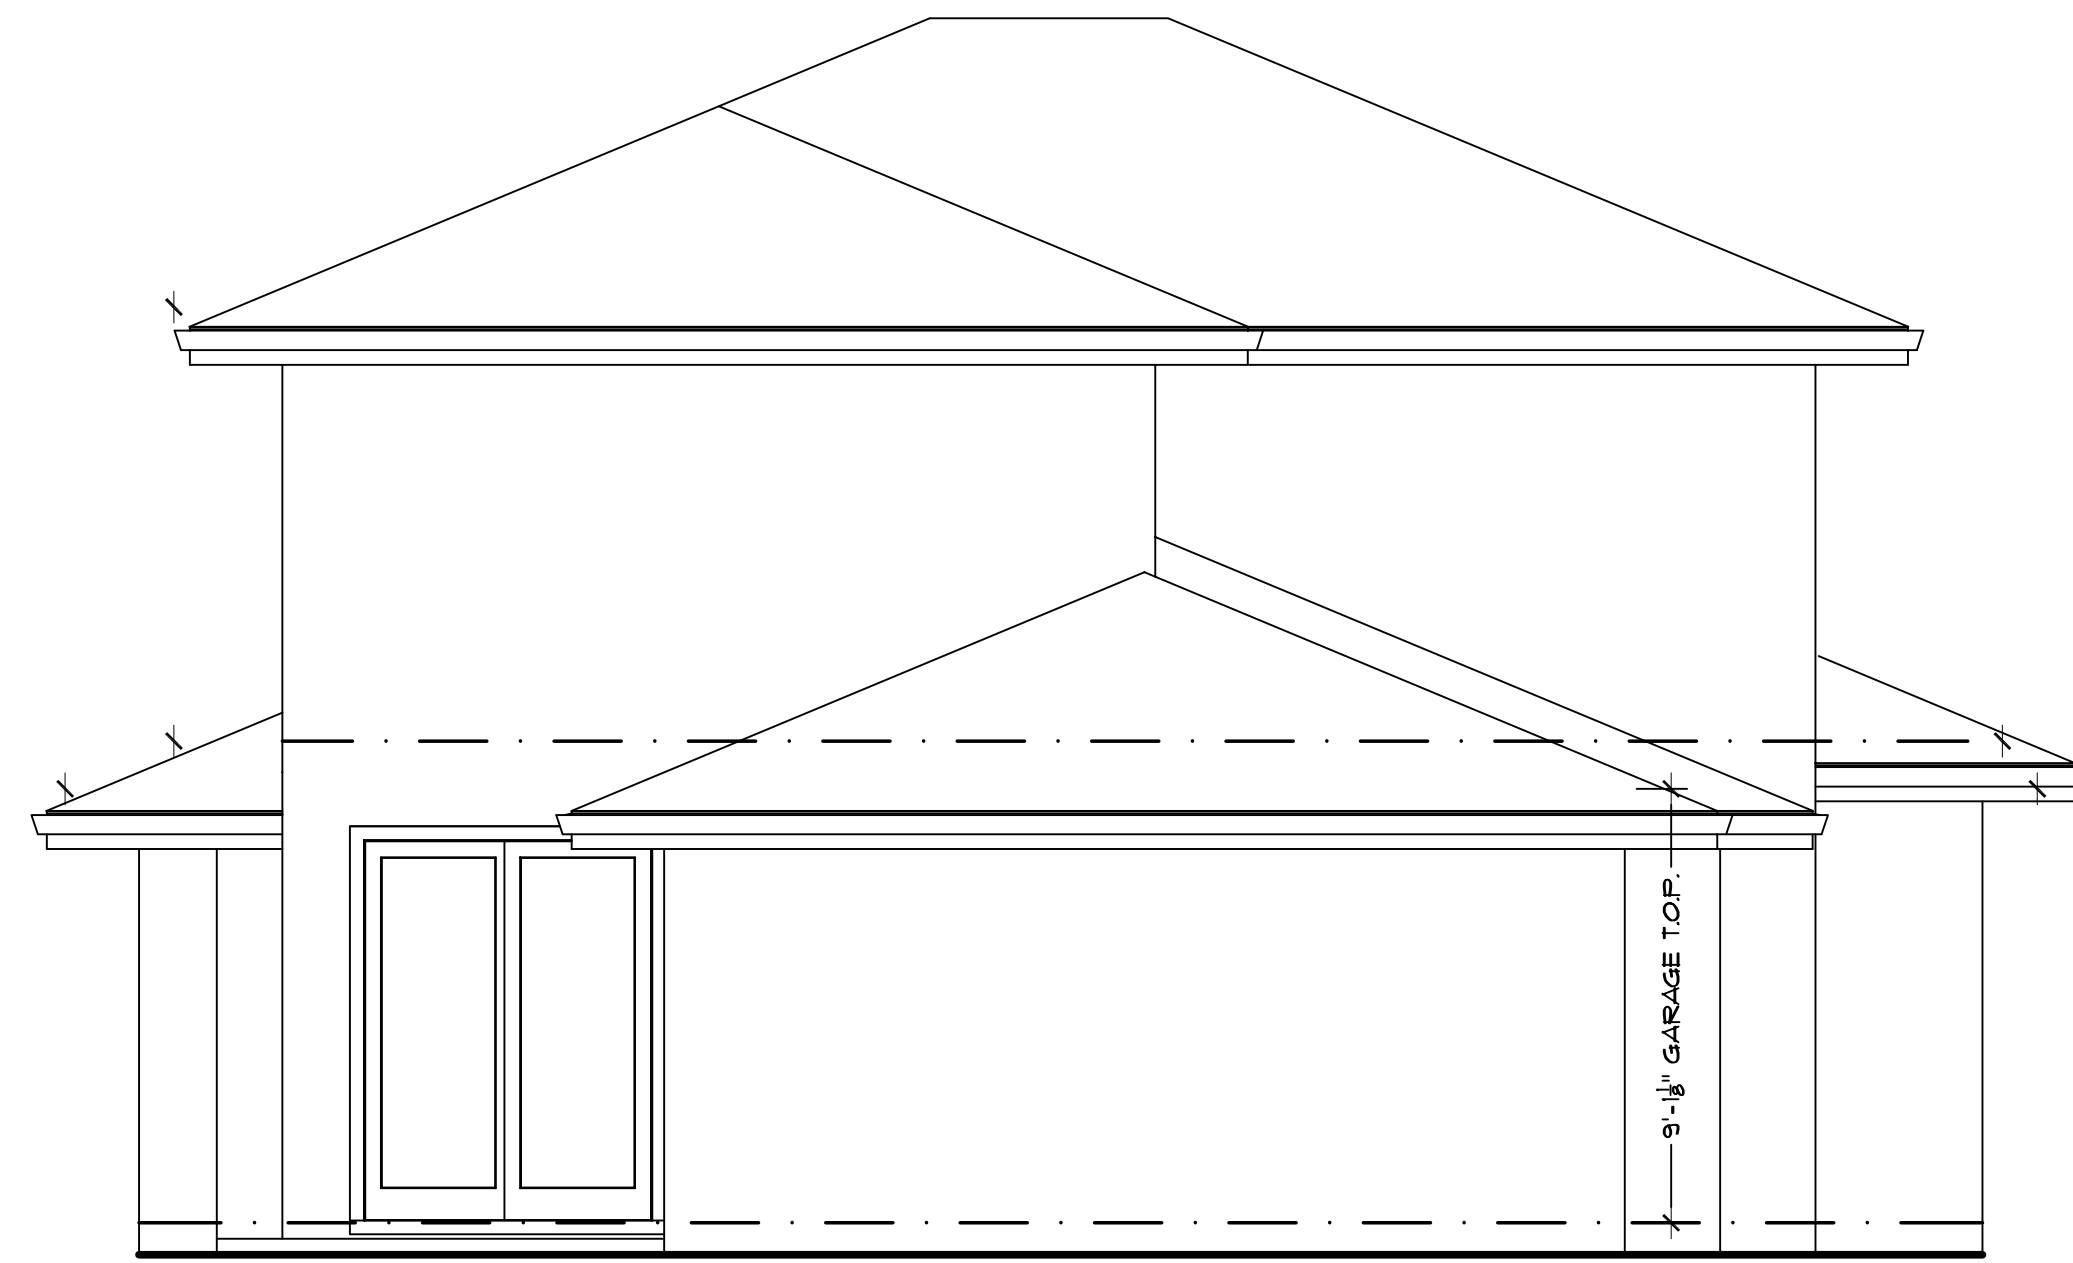

REAR ELEVATION

LEFT ELEVATION

RIGHT ELEVATION

SCALE 1/4" = 1'

FRONT ELEVATION