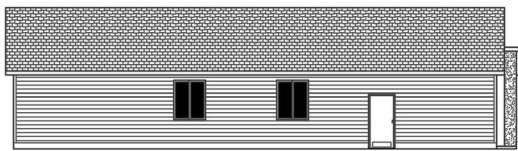

NORTHWEST
HOME BUILDER GROUP

Lot 6 Hollow
1,781 sq ft

LEFT SIDE ELEVATION

REAR ELEVATION

RIGHT SIDE ELEVATION

360-521-1973

WWW.NWHOMEBUILDERGROUP.COM

RENDERINGS, PLANS, SPECIFICATIONS, TERMS, CONDITIONS AND STATEMENTS CONTAINED IN THIS BROCHURE ARE PROPOSED ONLY. NW HOME-BUILDER GROUP RESERVES THE RIGHT TO MODIFY, REVISE OR WITHDRAW ANY OR ALL OF SAME IN ITS SOLE DISCRETION AND WITHOUT PRIOR NOTICE.

NORTHWEST
HOME BUILDER GROUP

Lot 6 Hollow
1,781 sq ft

360-521-1973

WWW.NWHOMEBUILDERGROUP.COM

RENDERINGS, PLANS, SPECIFICATIONS, TERMS, CONDITIONS AND STATEMENTS CONTAINED IN THIS BROCHURE ARE PROPOSED ONLY. NW HOME-BUILDER GROUP RESERVES THE RIGHT TO MODIFY, REVISE OR WITHDRAW ANY OR ALL OF SAME IN ITS SOLE DISCRETION AND WITHOUT PRIOR NOTICE.