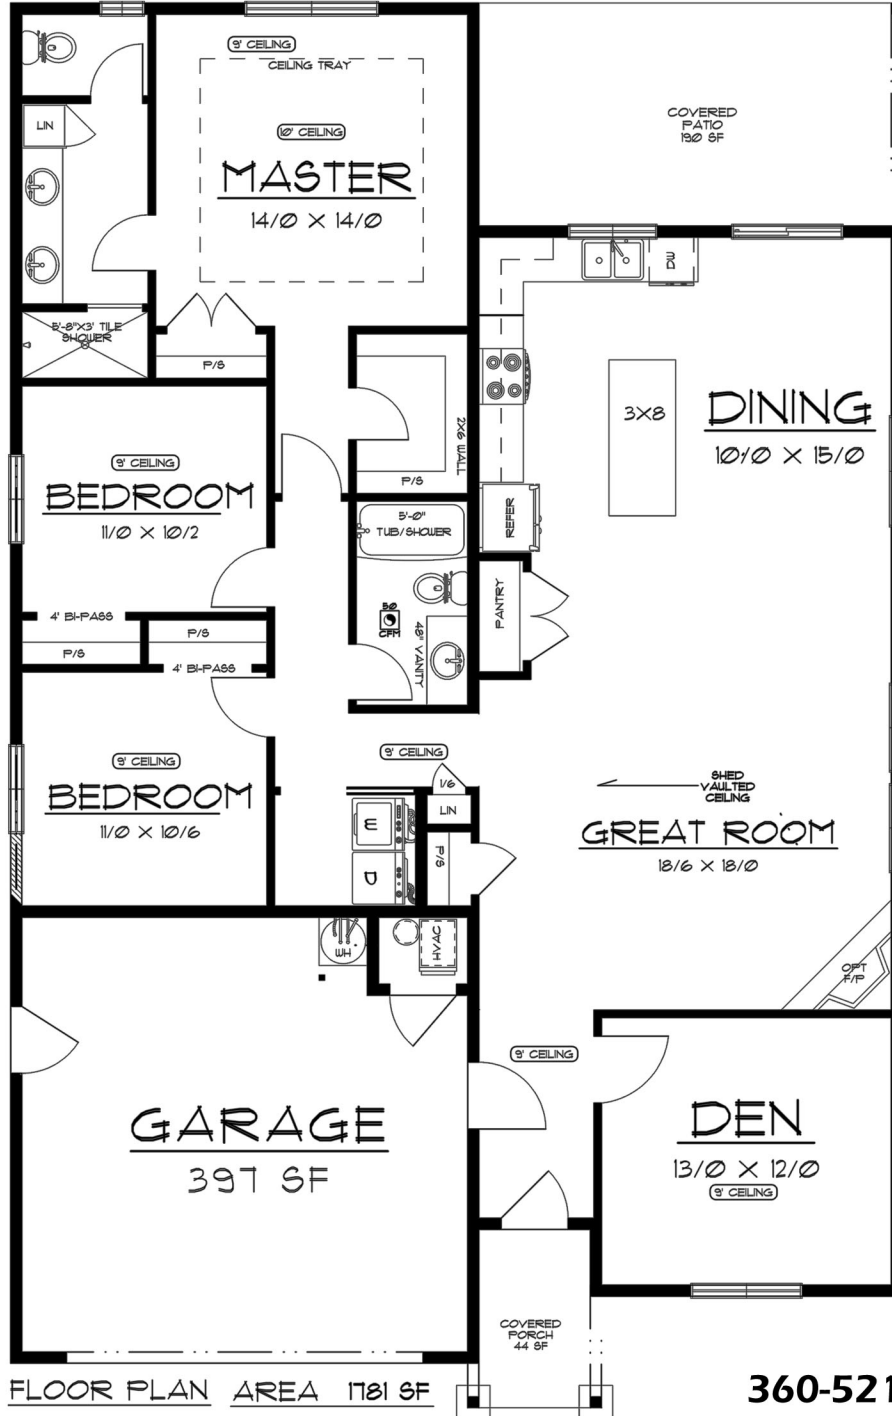

NORTHWEST
HOME BUILDER GROUP

Lot 6 Hollow
1,781 sq ft

LEFT SIDE ELEVATION

REAR ELEVATION

RIGHT SIDE ELEVATION

360-521-1973

WWW.NWHOMEBUILDERGROUP.COM

RENDERINGS, PLANS, SPECIFICATIONS, TERMS, CONDITIONS AND STATEMENTS CONTAINED IN THIS BROCHURE ARE PROPOSED ONLY. NW HOME-BUILDER GROUP RESERVES THE RIGHT TO MODIFY, REVISE OR WITHDRAW ANY OR ALL OF SAME IN ITS SOLE DISCRETION AND WITHOUT PRIOR NOTICE.

NORTHWEST
HOME BUILDER GROUP

Lot 6 Hollow
1,781 sq ft

360-521-1973

WWW.NWHOMEBUILDERGROUP.COM

RENDERINGS, PLANS, SPECIFICATIONS, TERMS, CONDITIONS AND STATEMENTS CONTAINED IN THIS BROCHURE ARE PROPOSED ONLY. NW HOME-BUILDER GROUP RESERVES THE RIGHT TO MODIFY, REVISE OR WITHDRAW ANY OR ALL OF SAME IN ITS SOLE DISCRETION AND WITHOUT PRIOR NOTICE.