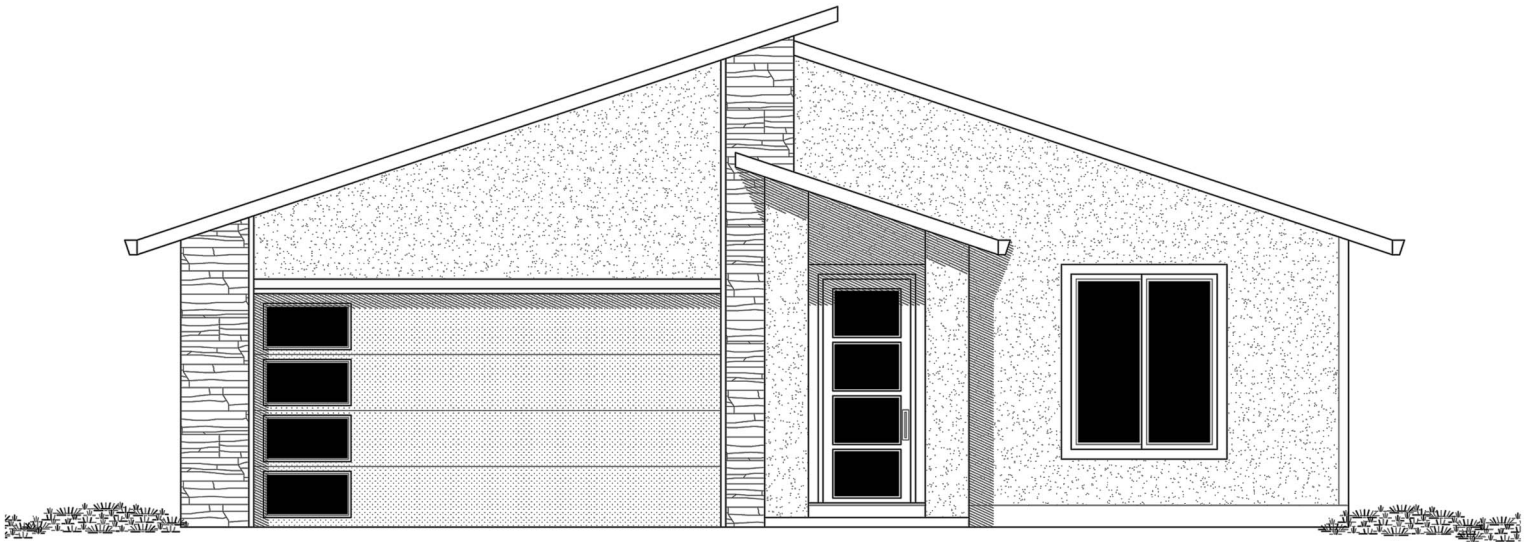

NORTHWEST
HOME BUILDER GROUP

Lot 6 Hollow
1,781 sq ft

LEFT SIDE ELEVATION

REAR ELEVATION

RIGHT SIDE ELEVATION

360-521-1973

WWW.NWHOMEBUILDERGROUP.COM

RENDERINGS, PLANS, SPECIFICATIONS, TERMS, CONDITIONS AND STATEMENTS CONTAINED IN THIS BROCHURE ARE PROPOSED ONLY. NW HOME-BUILDER GROUP RESERVES THE RIGHT TO MODIFY, REVISE OR WITHDRAW ANY OR ALL OF SAME IN ITS SOLE DISCRETION AND WITHOUT PRIOR NOTICE.

NORTHWEST
HOME BUILDER GROUP

Lot 6 Hollow
1,781 sq ft

360-521-1973

WWW.NWHOMEBUILDERGROUP.COM

RENDERINGS, PLANS, SPECIFICATIONS, TERMS, CONDITIONS AND STATEMENTS CONTAINED IN THIS BROCHURE ARE PROPOSED ONLY. NW HOME-BUILDER GROUP RESERVES THE RIGHT TO MODIFY, REVISE OR WITHDRAW ANY OR ALL OF SAME IN ITS SOLE DISCRETION AND WITHOUT PRIOR NOTICE.