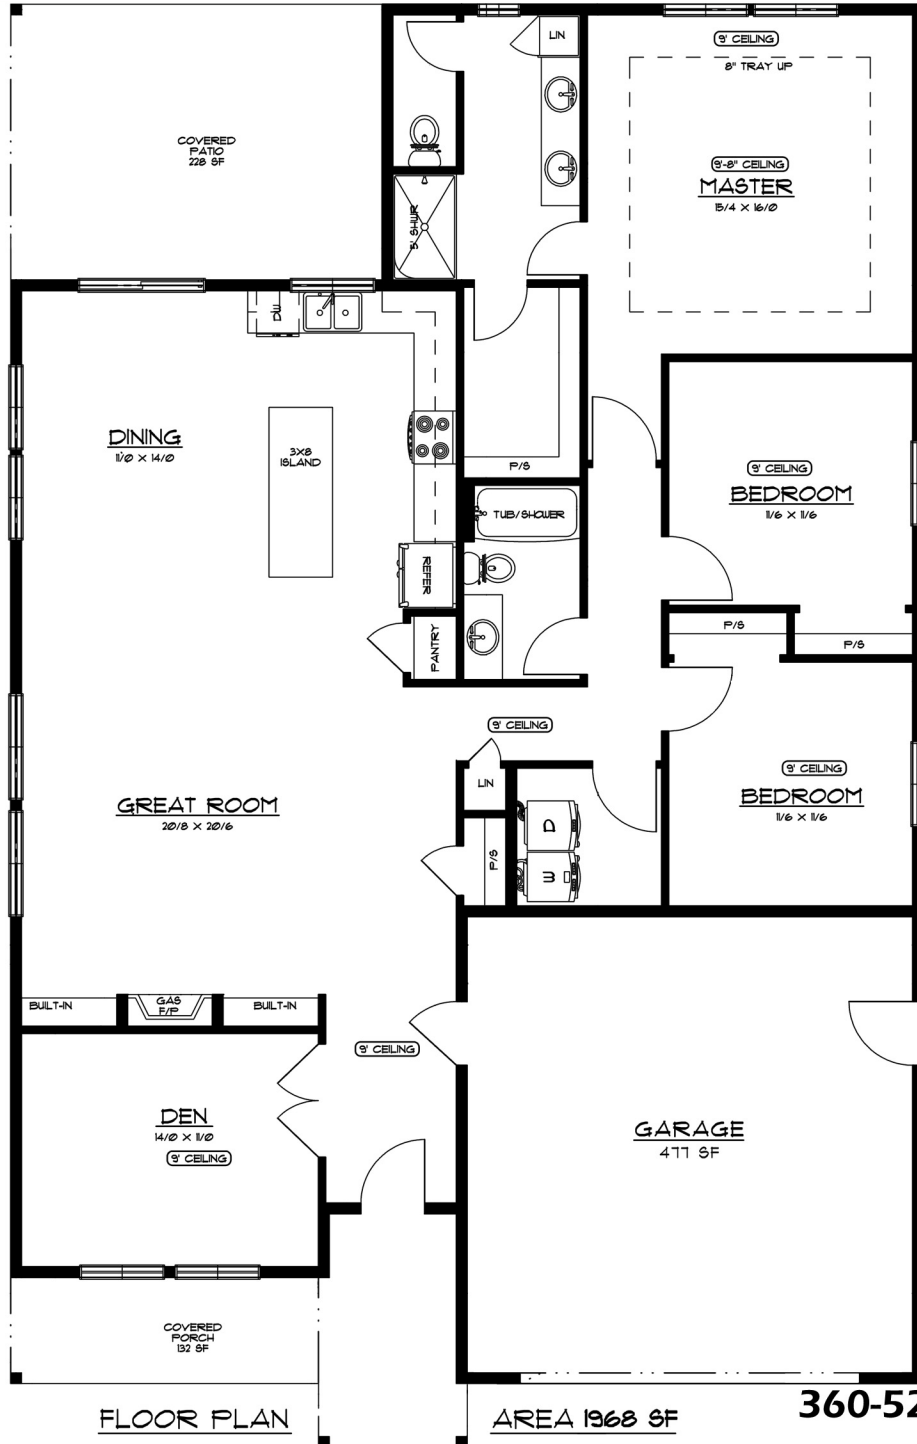

NORTHWEST
HOME BUILDER GROUP

Lot 5 Ryleys Place
1,968 sq ft

LEFT SIDE ELEVATION

REAR ELEVATION

RIGHT SIDE ELEVATION

360-521-1973

WWW.NWHOMEBUILDERGROUP.COM

RENDERINGS, PLANS, SPECIFICATIONS, TERMS, CONDITIONS AND STATEMENTS CONTAINED IN THIS BROCHURE ARE PROPOSED ONLY. NW HOME-BUILDER GROUP RESERVES THE RIGHT TO MODIFY, REVISE OR WITHDRAW ANY OR ALL OF SAME IN ITS SOLE DISCRETION AND WITHOUT PRIOR NOTICE.

NORTHWEST
HOME BUILDER GROUP

Lot 5 Ryleys Place
1,968 sq ft

WWW.NWHOMEBUILDERGROUP.COM

RENDERINGS, PLANS, SPECIFICATIONS, TERMS, CONDITIONS AND STATEMENTS CONTAINED IN THIS BROCHURE ARE PROPOSED ONLY. NW HOME-BUILDER GROUP RESERVES THE RIGHT TO MODIFY, REVISE OR WITHDRAW ANY OR ALL OF SAME IN ITS SOLE DISCRETION AND WITHOUT PRIOR NOTICE.