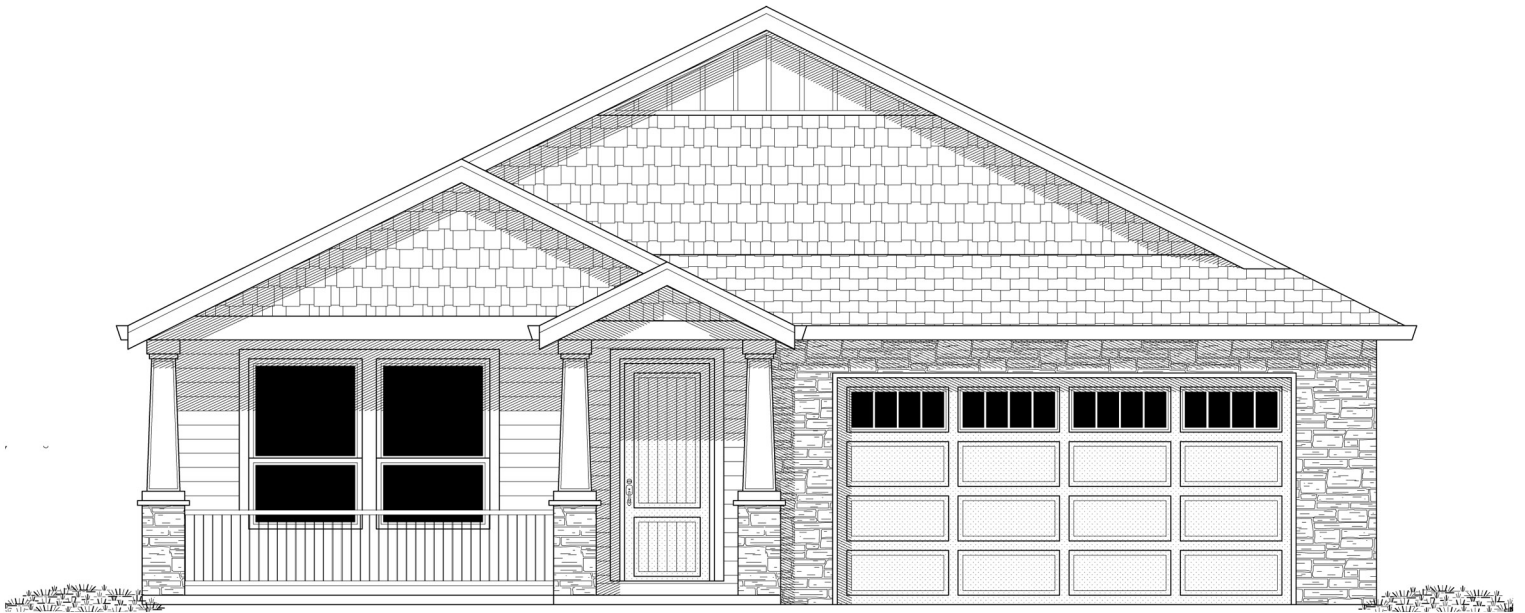

NORTHWEST
HOME BUILDER GROUP

Lot 5 Ryleys Place
1,968 sq ft

LEFT SIDE ELEVATION

REAR ELEVATION

RIGHT SIDE ELEVATION

360-521-1973

WWW.NWHOMEBUILDERGROUP.COM

RENDERINGS, PLANS, SPECIFICATIONS, TERMS, CONDITIONS AND STATEMENTS CONTAINED IN THIS BROCHURE ARE PROPOSED ONLY. NW HOME-BUILDER GROUP RESERVES THE RIGHT TO MODIFY, REVISE OR WITHDRAW ANY OR ALL OF SAME IN ITS SOLE DISCRETION AND WITHOUT PRIOR NOTICE.

NORTHWEST
HOME BUILDER GROUP

Lot 5 Ryleys Place
1,968 sq ft

WWW.NWHOMEBUILDERGROUP.COM

RENDERINGS, PLANS, SPECIFICATIONS, TERMS, CONDITIONS AND STATEMENTS CONTAINED IN THIS BROCHURE ARE PROPOSED ONLY. NW HOME-BUILDER GROUP RESERVES THE RIGHT TO MODIFY, REVISE OR WITHDRAW ANY OR ALL OF SAME IN ITS SOLE DISCRETION AND WITHOUT PRIOR NOTICE.