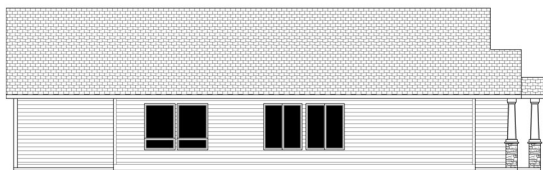

NORTHWEST
HOME BUILDER GROUP

Lot 5 Ryleys Place
1,968 sq ft

LEFT SIDE ELEVATION

REAR ELEVATION

RIGHT SIDE ELEVATION

360-521-1973

WWW.NWHOMEBUILDERGROUP.COM

RENDERINGS, PLANS, SPECIFICATIONS, TERMS, CONDITIONS AND STATEMENTS CONTAINED IN THIS BROCHURE ARE PROPOSED ONLY. NW HOME-BUILDER GROUP RESERVES THE RIGHT TO MODIFY, REVISE OR WITHDRAW ANY OR ALL OF SAME IN ITS SOLE DISCRETION AND WITHOUT PRIOR NOTICE.

NORTHWEST
HOME BUILDER GROUP

Lot 5 Ryleys Place
1,968 sq ft

WWW.NWHOMEBUILDERGROUP.COM

RENDERINGS, PLANS, SPECIFICATIONS, TERMS, CONDITIONS AND STATEMENTS CONTAINED IN THIS BROCHURE ARE PROPOSED ONLY. NW HOME-BUILDER GROUP RESERVES THE RIGHT TO MODIFY, REVISE OR WITHDRAW ANY OR ALL OF SAME IN ITS SOLE DISCRETION AND WITHOUT PRIOR NOTICE.