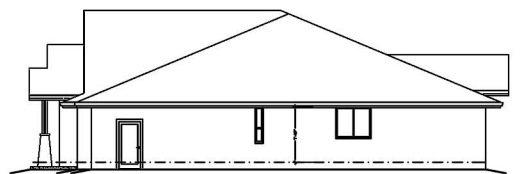

NORTHWEST
HOME BUILDER GROUP

Lot 5 Russell Acres
2,232 sq ft

FRONT ELEVATION

LEFT ELEVATION

REAR ELEVATION

RIGHT ELEVATION

360-521-1973

WWW.NWHOMEBUILDERGROUP.COM