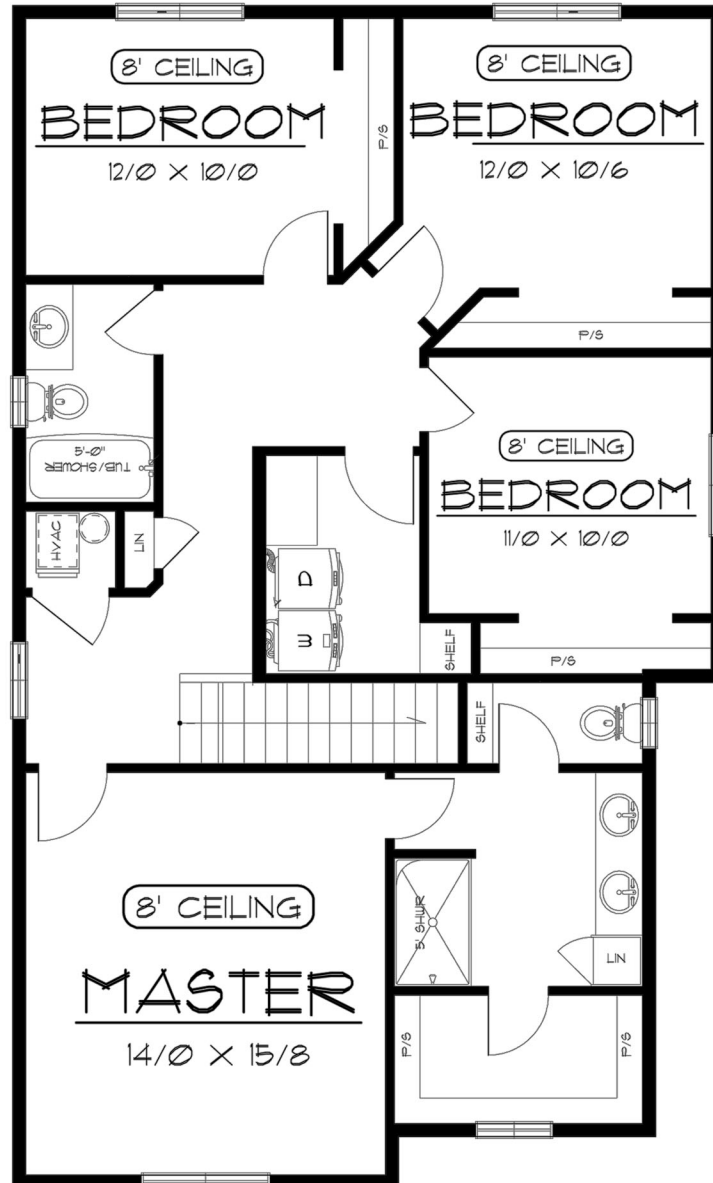

NORTHWEST
HOME BUILDER GROUP

Lot 5 JKM short plat
2,038 sq ft

360-521-1973

WWW.NWHOMEBUILDERGROUP.COM

RENDERINGS, PLANS, SPECIFICATIONS, TERMS, CONDITIONS AND STATEMENTS CONTAINED IN THIS BROCHURE ARE PROPOSED ONLY. NW HOME-BUILDER GROUP RESERVES THE RIGHT TO MODIFY, REVISE OR WITHDRAW ANY OR ALL OF SAME IN ITS SOLE DISCRETION AND WITHOUT PRIOR NOTICE.