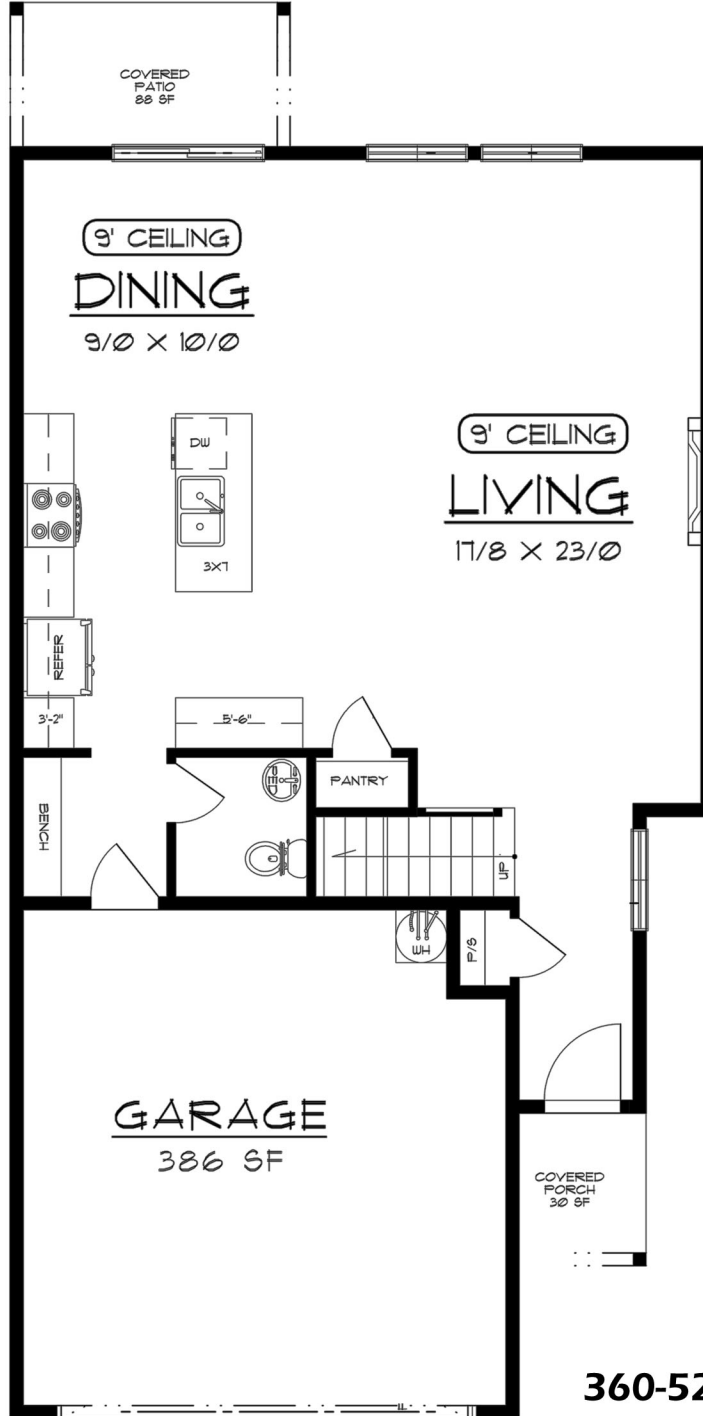

NORTHWEST
HOME BUILDER GROUP

Lot 5 JKM short plat
2,038 sq ft

LEFT SIDE ELEVATION

REAR ELEVATION

RIGHT SIDE ELEVATION

360-521-1973

WWW.NWHOMEBUILDERGROUP.COM

RENDERINGS, PLANS, SPECIFICATIONS, TERMS, CONDITIONS AND STATEMENTS CONTAINED IN THIS BROCHURE ARE PROPOSED ONLY. NW HOME-BUILDER GROUP RESERVES THE RIGHT TO MODIFY, REVISE OR WITHDRAW ANY OR ALL OF SAME IN ITS SOLE DISCRETION AND WITHOUT PRIOR NOTICE.

NORTHWEST
HOME BUILDER GROUP

Lot 5 JKM short plat
2,038 sq ft

AREA
1ST FLOOR 812 SF
2ND FLOOR 1166 SF
2038 SF

360-521-1973

WWW.NWHOMEBUILDERGROUP.COM

RENDERINGS, PLANS, SPECIFICATIONS, TERMS, CONDITIONS AND STATEMENTS CONTAINED IN THIS BROCHURE ARE PROPOSED ONLY. NW HOME-BUILDER GROUP RESERVES THE RIGHT TO MODIFY, REVISE OR WITHDRAW ANY OR ALL OF SAME IN ITS SOLE DISCRETION AND WITHOUT PRIOR NOTICE.