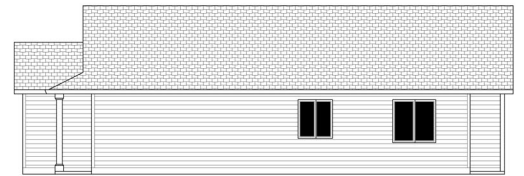

NORTHWEST
HOME BUILDER GROUP

Lot 5 Hollow
1,458 sq ft

LEFT SIDE ELEVATION

REAR ELEVATION

RIGHT SIDE ELEVATION

360-521-1973

WWW.NWHOMEBUILDERGROUP.COM

RENDERINGS, PLANS, SPECIFICATIONS, TERMS, CONDITIONS AND STATEMENTS CONTAINED IN THIS BROCHURE ARE PROPOSED ONLY. NW HOME-BUILDER GROUP RESERVES THE RIGHT TO MODIFY, REVISE OR WITHDRAW ANY OR ALL OF SAME IN ITS SOLE DISCRETION AND WITHOUT PRIOR NOTICE.

NORTHWEST
HOME BUILDER GROUP

Lot 5 Hollow
1,458 sq ft

360-521-1973

WWW.NWHOMEBUILDERGROUP.COM

RENDERINGS, PLANS, SPECIFICATIONS, TERMS, CONDITIONS AND STATEMENTS CONTAINED IN THIS BROCHURE ARE PROPOSED ONLY. NW HOME-BUILDER GROUP RESERVES THE RIGHT TO MODIFY, REVISE OR WITHDRAW ANY OR ALL OF SAME IN ITS SOLE DISCRETION AND WITHOUT PRIOR NOTICE.