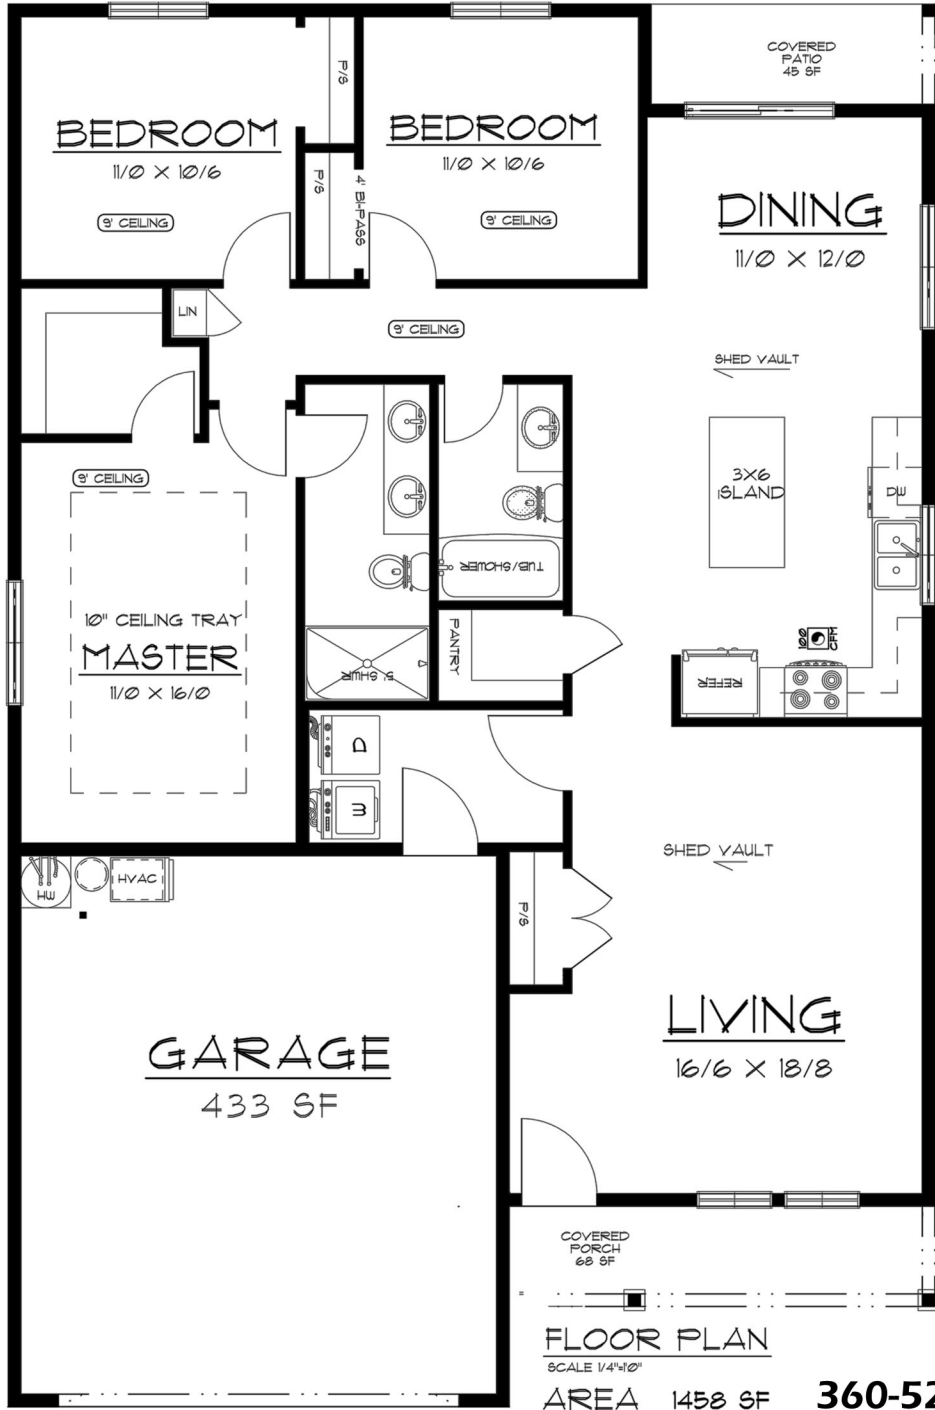

NORTHWEST
HOME BUILDER GROUP

Lot 5 Hollow
1,458 sq ft

LEFT SIDE ELEVATION

REAR ELEVATION

RIGHT SIDE ELEVATION

360-521-1973

WWW.NWHOMEBUILDERGROUP.COM

RENDERINGS, PLANS, SPECIFICATIONS, TERMS, CONDITIONS AND STATEMENTS CONTAINED IN THIS BROCHURE ARE PROPOSED ONLY. NW HOME-BUILDER GROUP RESERVES THE RIGHT TO MODIFY, REVISE OR WITHDRAW ANY OR ALL OF SAME IN ITS SOLE DISCRETION AND WITHOUT PRIOR NOTICE.

NORTHWEST
HOME BUILDER GROUP

Lot 5 Hollow
1,458 sq ft

360-521-1973

WWW.NWHOMEBUILDERGROUP.COM

RENDERINGS, PLANS, SPECIFICATIONS, TERMS, CONDITIONS AND STATEMENTS CONTAINED IN THIS BROCHURE ARE PROPOSED ONLY. NW HOME-BUILDER GROUP RESERVES THE RIGHT TO MODIFY, REVISE OR WITHDRAW ANY OR ALL OF SAME IN ITS SOLE DISCRETION AND WITHOUT PRIOR NOTICE.