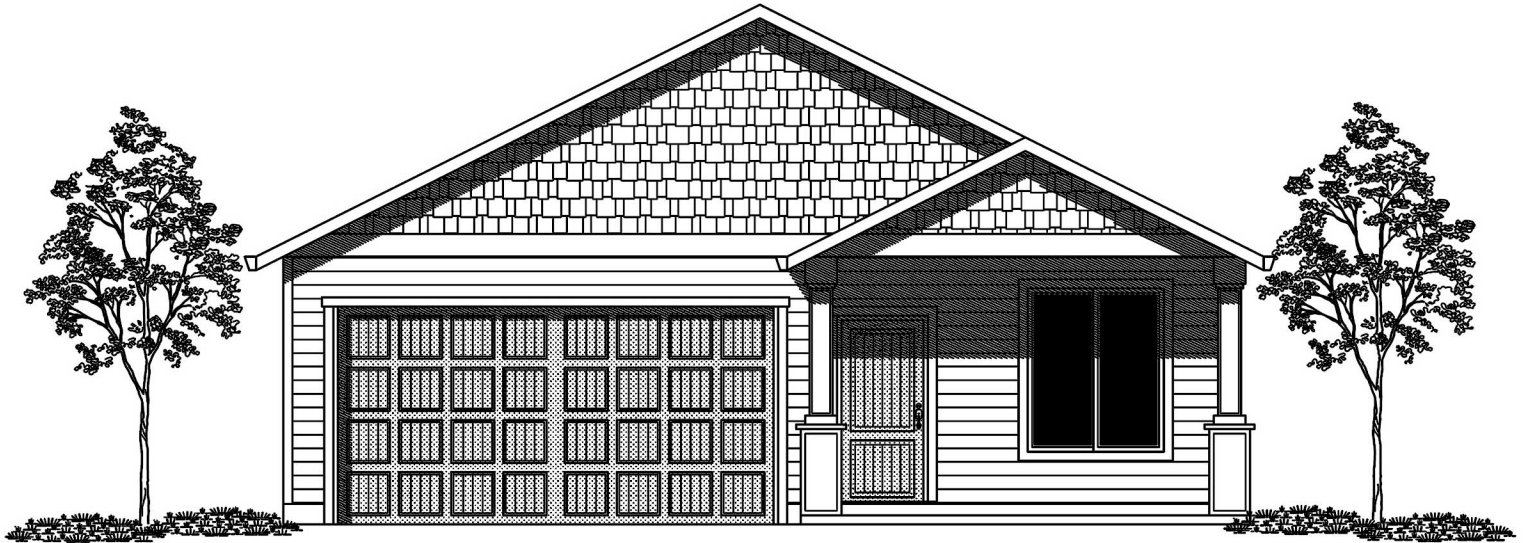

NORTHWEST
HOME BUILDER GROUP

Lot 4 Covington
1,493 sq ft

FRONT ELEVATION

LEFT SIDE ELEVATION

REAR ELEVATION

RIGHT SIDE ELEVATION

360-521-1973

WWW.NWHOMEBUILDERGROUP.COM

NORTHWEST
HOME BUILDER GROUP

Lot 4 Covington
1,493 sq ft

FLOOR PLAN
SCALE 1/4"=1'

AREA 1493 SF

360-521-1973

WWW.NWHOMEBUILDERGROUP.COM

RENDERINGS, PLANS, SPECIFICATIONS, TERMS, CONDITIONS AND STATEMENTS CONTAINED IN THIS BROCHURE ARE PROPOSED ONLY. NW HOME-BUILDER GROUP RESERVES THE RIGHT TO MODIFY, REVISE OR WITHDRAW ANY OR ALL OF SAME IN ITS SOLE DISCRETION AND WITHOUT PRIOR NOTICE.