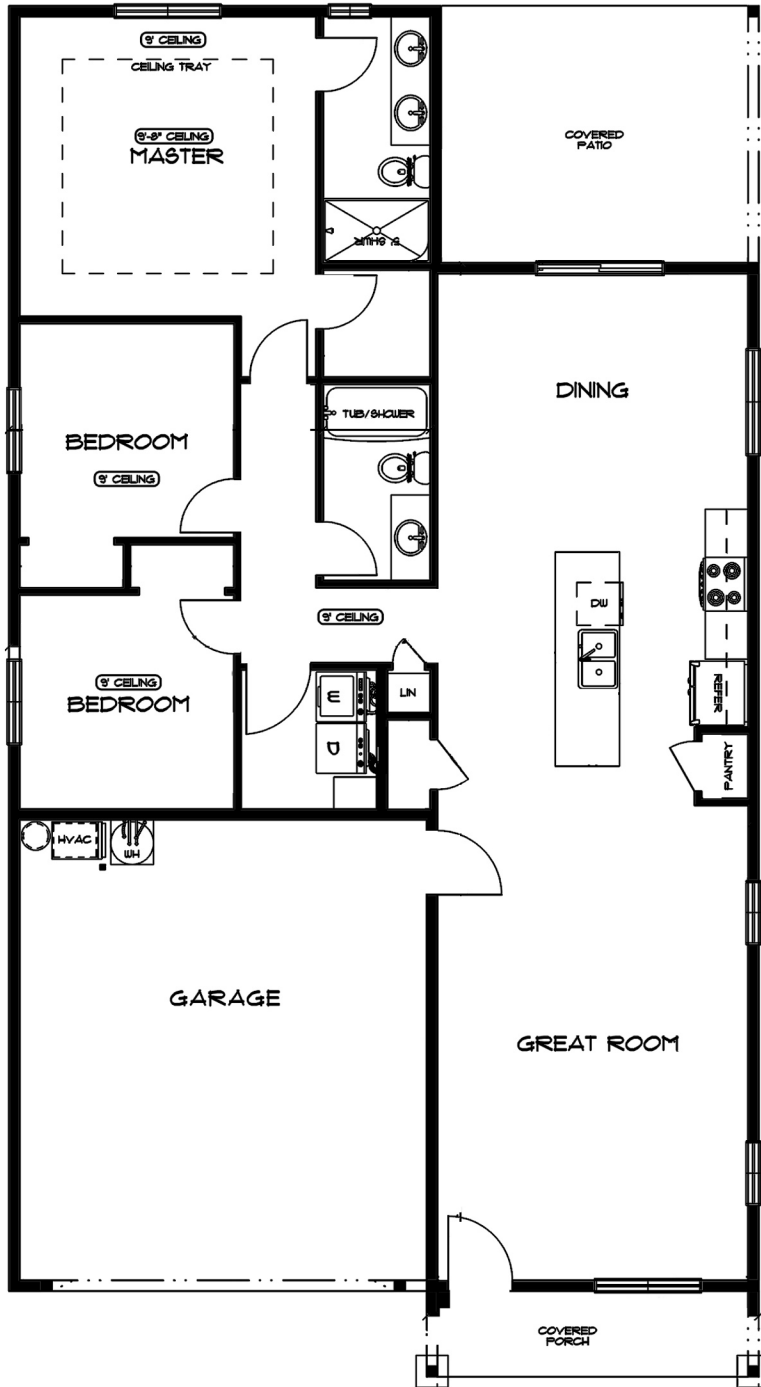

NORTHWEST
HOME BUILDER GROUP

Lot 4 Covington
1,493 sq ft

FRONT ELEVATION

LEFT SIDE ELEVATION

REAR ELEVATION

RIGHT SIDE ELEVATION

360-521-1973

WWW.NWHOMEBUILDERGROUP.COM

NORTHWEST
HOME BUILDER GROUP

Lot 4 Covington
1,493 sq ft

FLOOR PLAN
SCALE 1/4"=1'

AREA 1493 SF

360-521-1973

WWW.NWHOMEBUILDERGROUP.COM

RENDERINGS, PLANS, SPECIFICATIONS, TERMS, CONDITIONS AND STATEMENTS CONTAINED IN THIS BROCHURE ARE PROPOSED ONLY. NW HOME-BUILDER GROUP RESERVES THE RIGHT TO MODIFY, REVISE OR WITHDRAW ANY OR ALL OF SAME IN ITS SOLE DISCRETION AND WITHOUT PRIOR NOTICE.