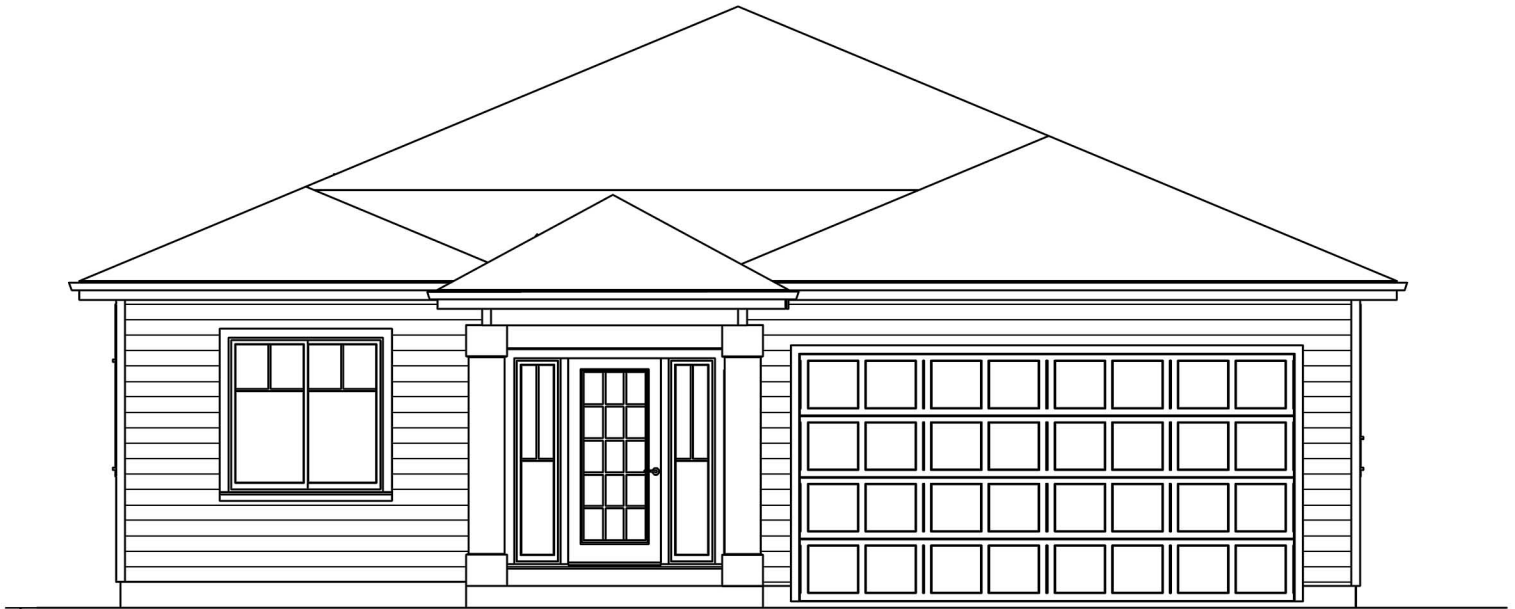

NORTHWEST
HOME BUILDER GROUP

Lot 4 Commerce
1,616 sq ft

LEFT ELEVATION

REAR ELEVATION

RIGHT ELEVATION

360-521-1973

WWW.NWHOMEBUILDERGROUP.COM

RENDERINGS, PLANS, SPECIFICATIONS, TERMS, CONDITIONS AND STATEMENTS CONTAINED IN THIS BROCHURE ARE PROPOSED ONLY. NW HOME-BUILDER GROUP RESERVES THE RIGHT TO MODIFY, REVISE OR WITHDRAW ANY OR ALL OF SAME IN ITS SOLE DISCRETION AND WITHOUT PRIOR NOTICE.