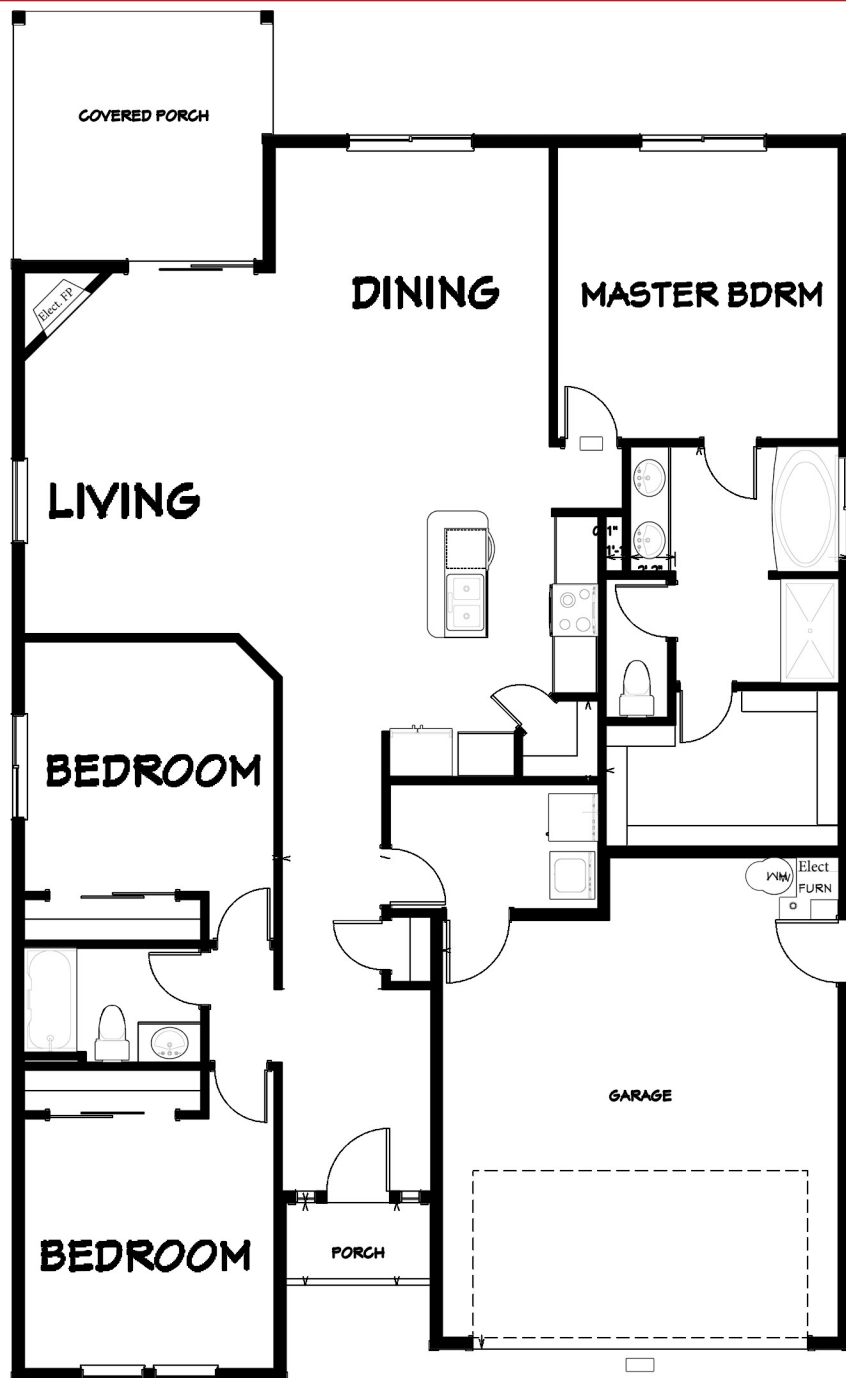

NORTHWEST
HOME BUILDER GROUP

Lot 35 Stonewood
1,772 sq ft

FRONT

RIGHT

LEFT

360-521-1973

WWW.NWHOMEBUILDERGROUP.COM

RENDERINGS, PLANS, SPECIFICATIONS, TERMS, CONDITIONS AND STATEMENTS CONTAINED IN THIS BROCHURE ARE PROPOSED ONLY. NW HOME-BUILDER GROUP RESERVES THE RIGHT TO MODIFY, REVISE OR WITHDRAW ANY OR ALL OF SAME IN ITS SOLE DISCRETION AND WITHOUT PRIOR NOTICE.

NORTHWEST
HOME BUILDER GROUP

Lot 35 Stonewood
1,772 sq ft

360-521-1973

WWW.NWHOMEBUILDERGROUP.COM

RENDERINGS, PLANS, SPECIFICATIONS, TERMS, CONDITIONS AND STATEMENTS CONTAINED IN THIS BROCHURE ARE PROPOSED ONLY. NW HOME-BUILDER GROUP RESERVES THE RIGHT TO MODIFY, REVISE OR WITHDRAW ANY OR ALL OF SAME IN ITS SOLE DISCRETION AND WITHOUT PRIOR NOTICE.