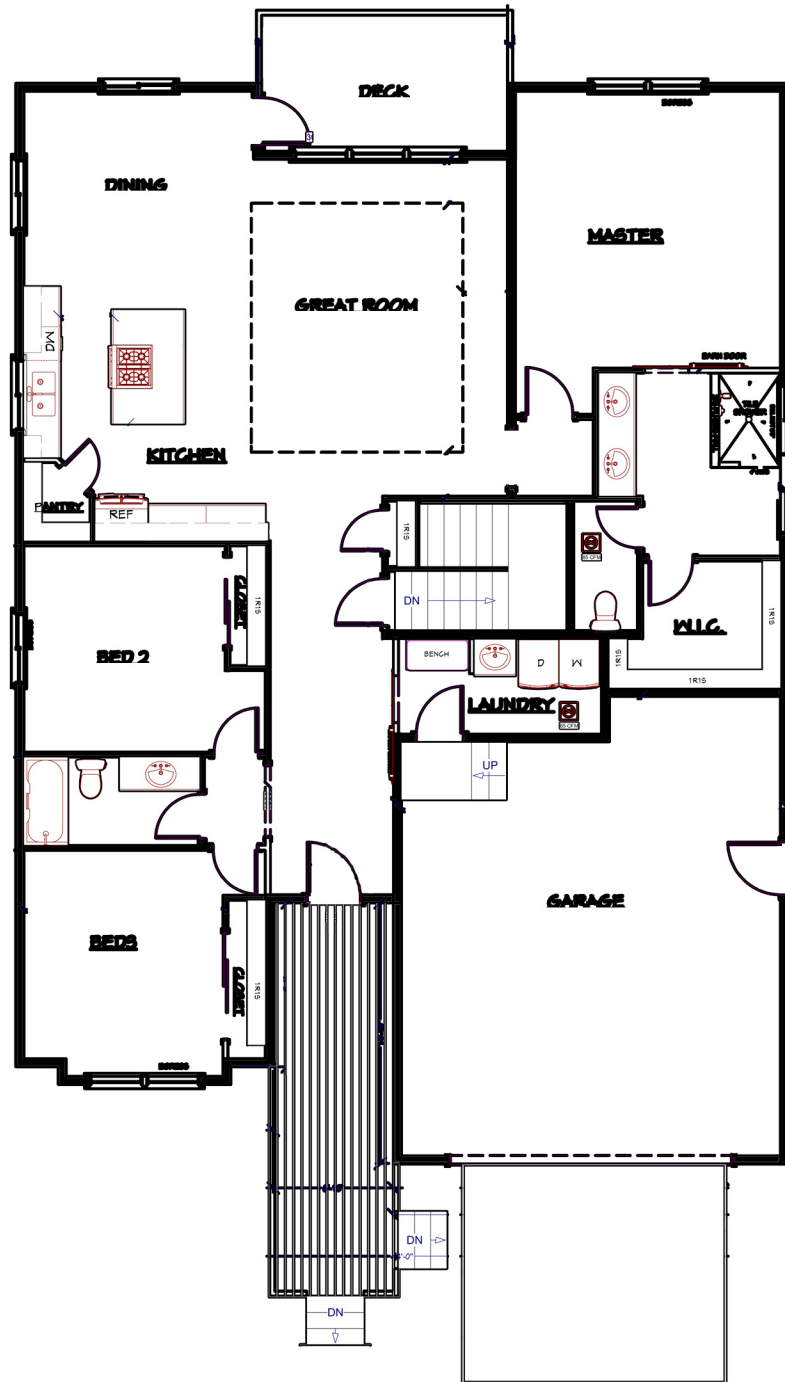

NORTHWEST
HOME BUILDER GROUP

Lot 25 Foothill
1,875 sq ft

360-521-1973

WWW.NWHOMEBUILDERGROUP.COM

RENDERINGS, PLANS, SPECIFICATIONS, TERMS, CONDITIONS AND STATEMENTS CONTAINED IN THIS BROCHURE ARE PROPOSED ONLY. NW HOME-BUILDER GROUP RESERVES THE RIGHT TO MODIFY, REVISE OR WITHDRAW ANY OR ALL OF SAME IN ITS SOLE DISCRETION AND WITHOUT PRIOR NOTICE.