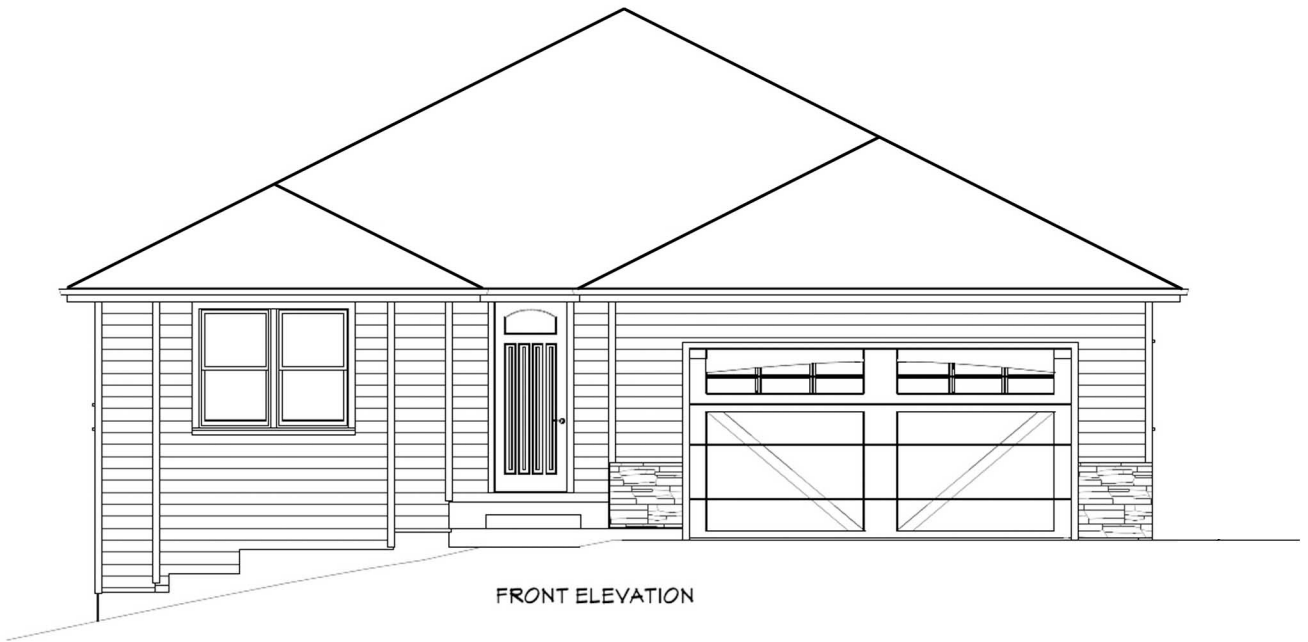

NORTHWEST
HOME BUILDER GROUP

Lot 22 Foothill
1,875 sq ft

FRONT ELEVATION

LEFT ELEVATION

REAR ELEVATION

RIGHT ELEVATION

360-521-1973

WWW.NWHOMEBUILDERGROUP.COM