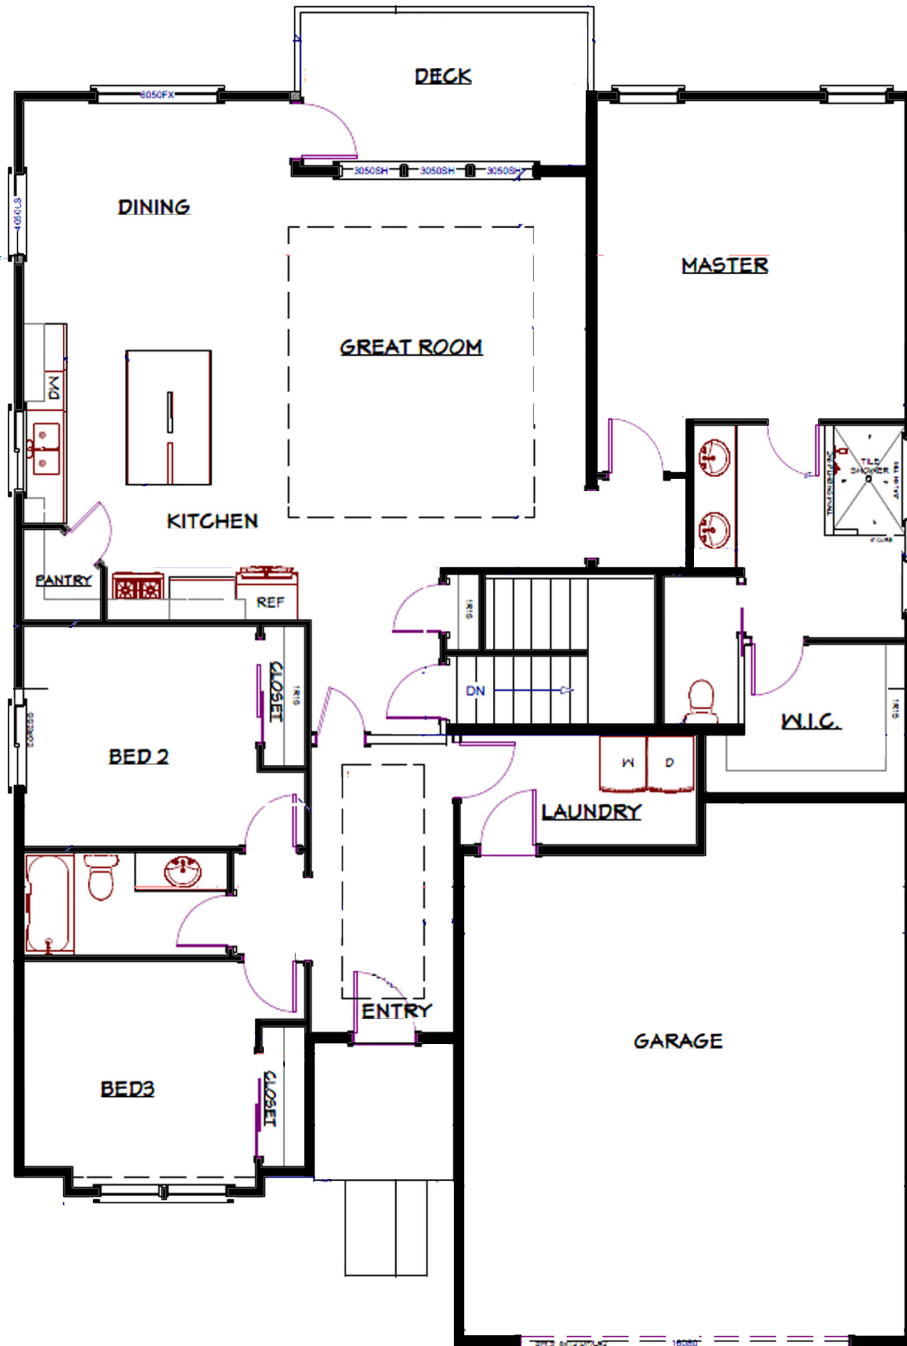

NORTHWEST
HOME BUILDER GROUP

Lot 22 Foothill
1,875 sq ft

360-521-1973

WWW.NWHOMEBUILDERGROUP.COM

RENDERINGS, PLANS, SPECIFICATIONS, TERMS, CONDITIONS AND STATEMENTS CONTAINED IN THIS BROCHURE ARE PROPOSED ONLY. NW HOME-BUILDER GROUP RESERVES THE RIGHT TO MODIFY, REVISE OR WITHDRAW ANY OR ALL OF SAME IN ITS SOLE DISCRETION AND WITHOUT PRIOR NOTICE.