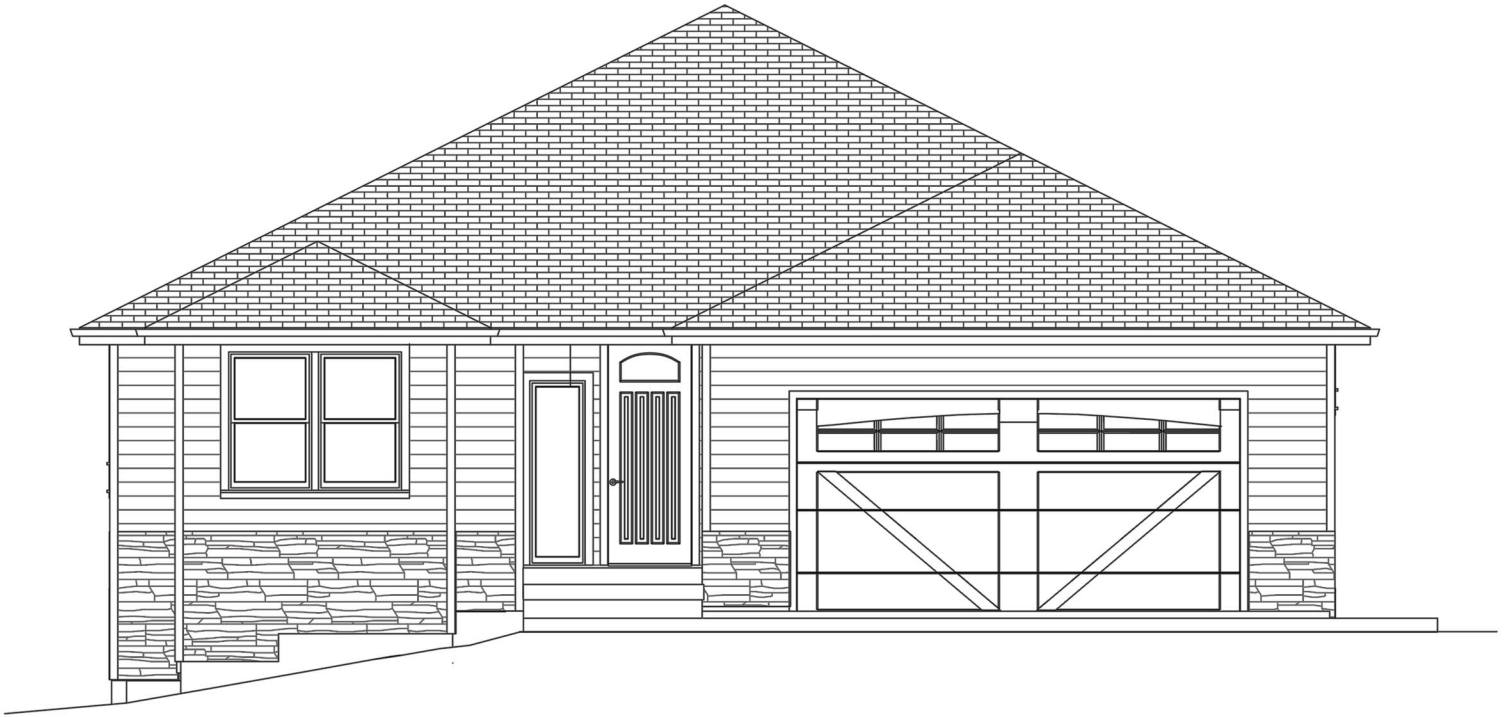

NORTHWEST
HOME BUILDER GROUP

Lot 17 Foothill
3,205 sq ft

360-521-1973

WWW.NWHOMEBUILDERGROUP.COM

RENDERINGS, PLANS, SPECIFICATIONS, TERMS, CONDITIONS AND STATEMENTS CONTAINED IN THIS BROCHURE ARE PROPOSED ONLY. NW HOME-BUILDER GROUP RESERVES THE RIGHT TO MODIFY, REVISE OR WITHDRAW ANY OR ALL OF SAME IN ITS SOLE DISCRETION AND WITHOUT PRIOR NOTICE.