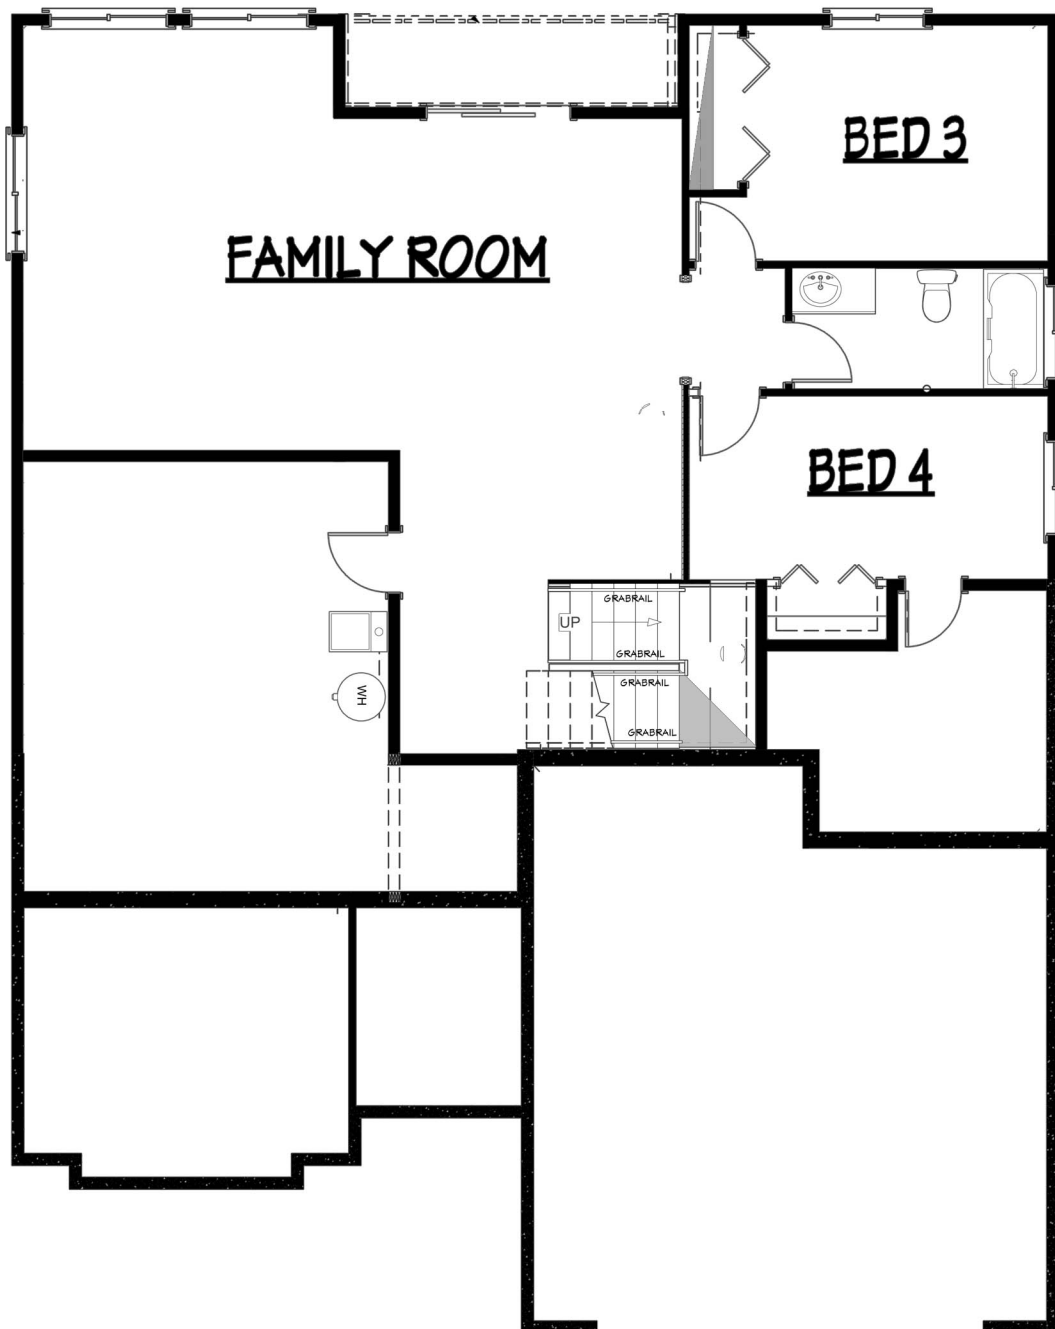

NORTHWEST
HOME BUILDER GROUP

Lot 17 Foothill
3,205 sq ft

360-521-1973

WWW.NWHOMEBUILDERGROUP.COM

RENDERINGS, PLANS, SPECIFICATIONS, TERMS, CONDITIONS AND STATEMENTS CONTAINED IN THIS BROCHURE ARE PROPOSED ONLY. NW HOME-BUILDER GROUP RESERVES THE RIGHT TO MODIFY, REVISE OR WITHDRAW ANY OR ALL OF SAME IN ITS SOLE DISCRETION AND WITHOUT PRIOR NOTICE.