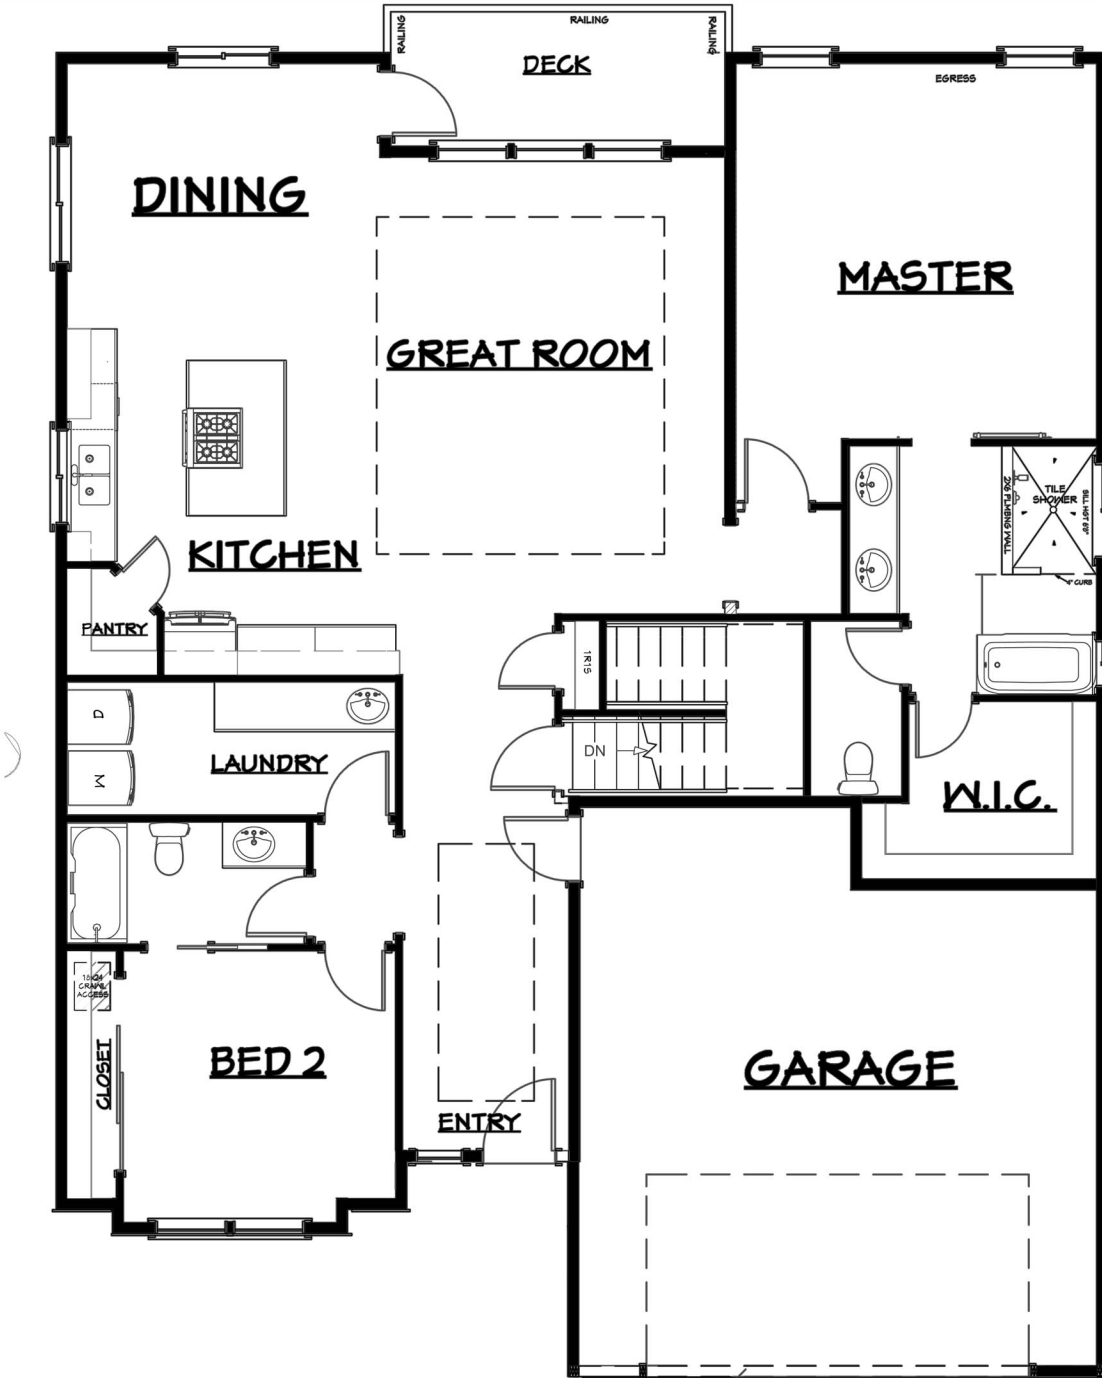

NORTHWEST
HOME BUILDER GROUP

Lot 17 Foothill
3,205 sq ft

360-521-1973

WWW.NWHOMEBUILDERGROUP.COM

RENDERINGS, PLANS, SPECIFICATIONS, TERMS, CONDITIONS AND STATEMENTS CONTAINED IN THIS BROCHURE ARE PROPOSED ONLY. NW HOME-BUILDER GROUP RESERVES THE RIGHT TO MODIFY, REVISE OR WITHDRAW ANY OR ALL OF SAME IN ITS SOLE DISCRETION AND WITHOUT PRIOR NOTICE.