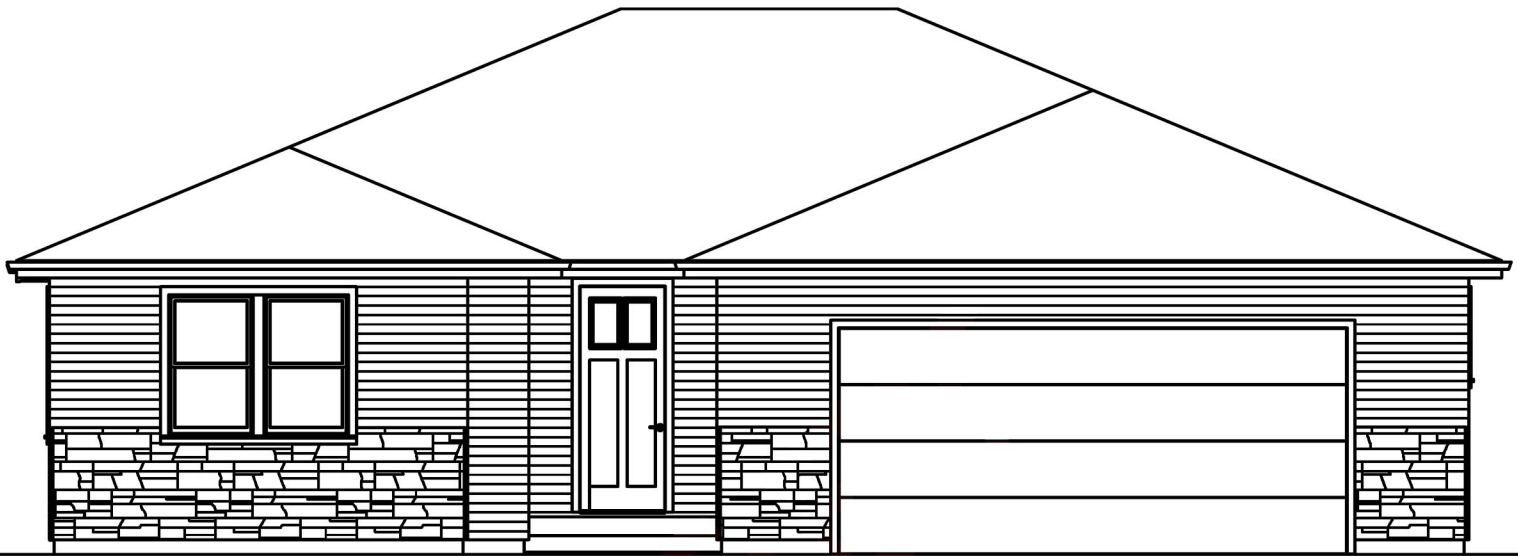

NORTHWEST
HOME BUILDER GROUP

Lot 13 Foothill
1,752 sq ft

FRONT ELEVATION

SCALE 1/4"=1'

LEFT ELEVATION
SCALE 1/4"=1'

REAR ELEVATION
SCALE 1/4"=1'

RIGHT ELEVATION
SCALE 1/4"=1'

360-521-1973