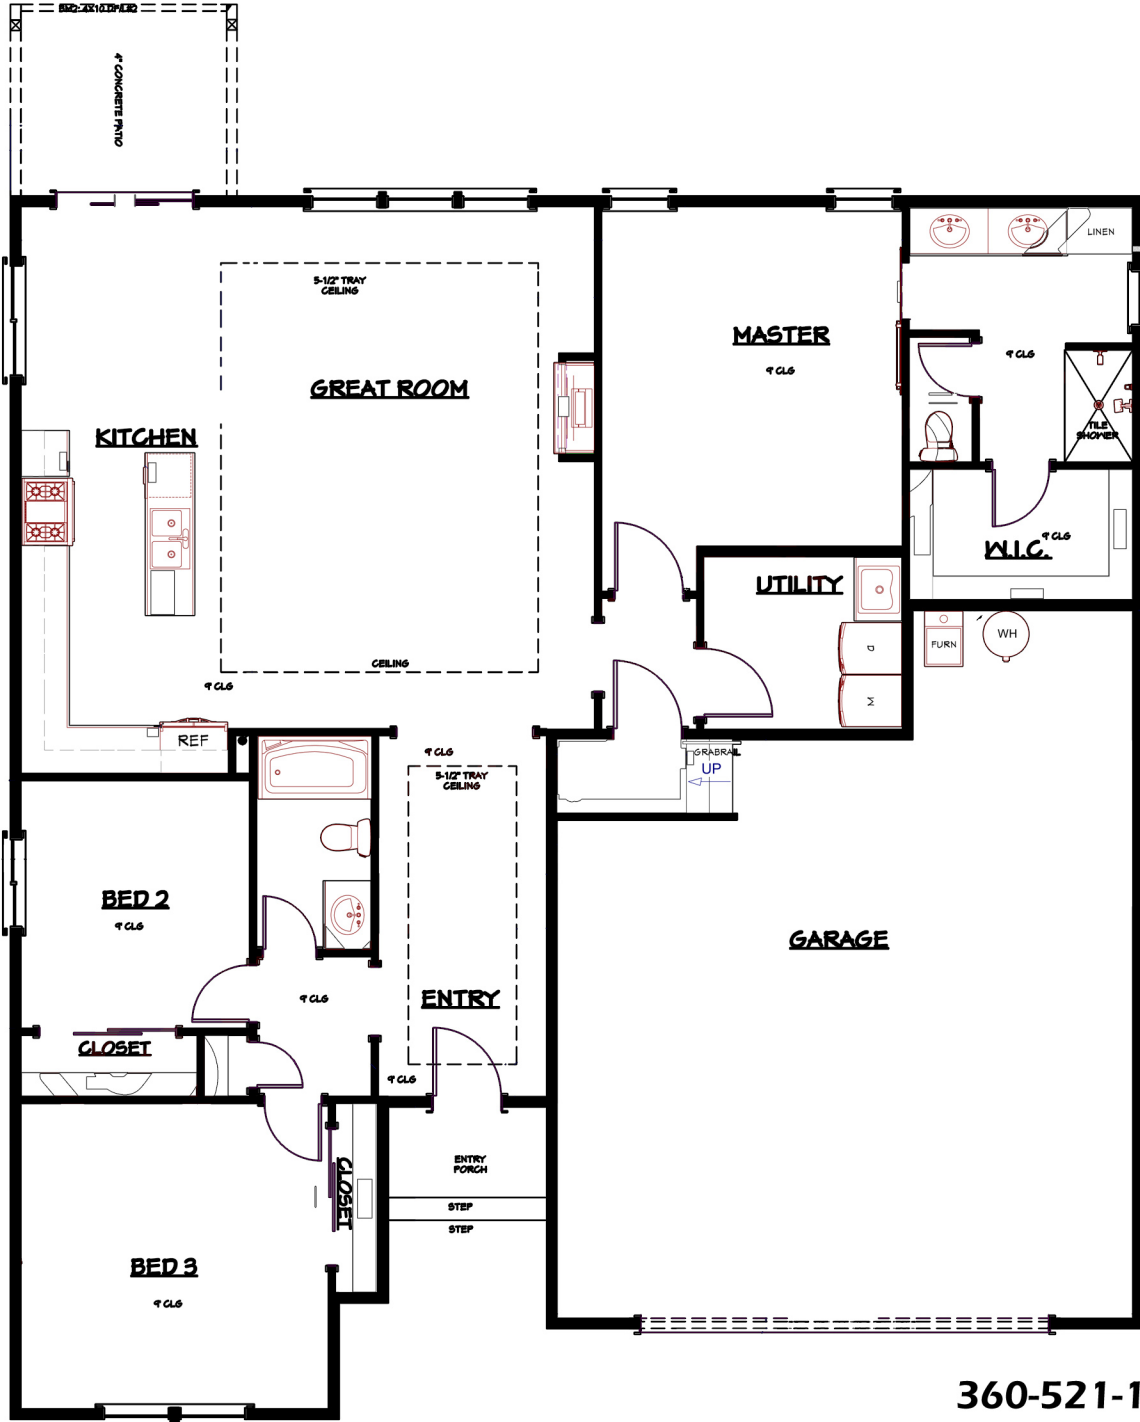

NORTHWEST
HOME BUILDER GROUP

Lot 13 Foothill
1,752 sq ft

360-521-1973

WWW.NWHOMEBUILDERGROUP.COM

RENDERINGS, PLANS, SPECIFICATIONS, TERMS, CONDITIONS AND STATEMENTS CONTAINED IN THIS BROCHURE ARE PROPOSED ONLY. NW HOME-BUILDER GROUP RESERVES THE RIGHT TO MODIFY, REVISE OR WITHDRAW ANY OR ALL OF SAME IN ITS SOLE DISCRETION AND WITHOUT PRIOR NOTICE.