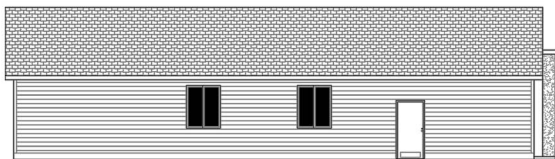

NORTHWEST
HOME BUILDER GROUP

Lot 13 Hollow
1,781 sq ft

LEFT SIDE ELEVATION

REAR ELEVATION

RIGHT SIDE ELEVATION

360-521-1973

WWW.NWHOMEBUILDERGROUP.COM

RENDERINGS, PLANS, SPECIFICATIONS, TERMS, CONDITIONS AND STATEMENTS CONTAINED IN THIS BROCHURE ARE PROPOSED ONLY. NW HOME-BUILDER GROUP RESERVES THE RIGHT TO MODIFY, REVISE OR WITHDRAW ANY OR ALL OF SAME IN ITS SOLE DISCRETION AND WITHOUT PRIOR NOTICE.

NORTHWEST
HOME BUILDER GROUP

Lot 13 Hollow
1,781 sq ft

360-521-1973

WWW.NWHOMEBUILDERGROUP.COM

RENDERINGS, PLANS, SPECIFICATIONS, TERMS, CONDITIONS AND STATEMENTS CONTAINED IN THIS BROCHURE ARE PROPOSED ONLY. NW HOME-BUILDER GROUP RESERVES THE RIGHT TO MODIFY, REVISE OR WITHDRAW ANY OR ALL OF SAME IN ITS SOLE DISCRETION AND WITHOUT PRIOR NOTICE.