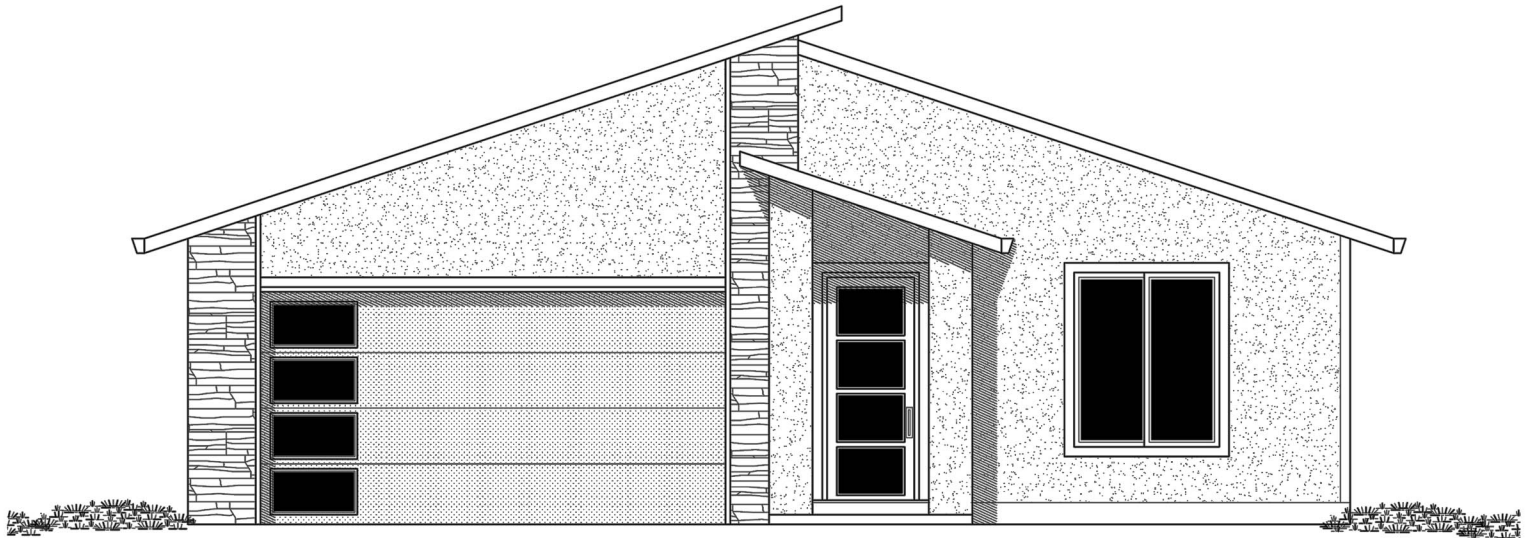

NORTHWEST
HOME BUILDER GROUP

Lot 13 Hollow
1,781 sq ft

LEFT SIDE ELEVATION

REAR ELEVATION

RIGHT SIDE ELEVATION

360-521-1973

WWW.NWHOMEBUILDERGROUP.COM

RENDERINGS, PLANS, SPECIFICATIONS, TERMS, CONDITIONS AND STATEMENTS CONTAINED IN THIS BROCHURE ARE PROPOSED ONLY. NW HOME-BUILDER GROUP RESERVES THE RIGHT TO MODIFY, REVISE OR WITHDRAW ANY OR ALL OF SAME IN ITS SOLE DISCRETION AND WITHOUT PRIOR NOTICE.

NORTHWEST
HOME BUILDER GROUP

Lot 13 Hollow
1,781 sq ft

360-521-1973

WWW.NWHOMEBUILDERGROUP.COM

RENDERINGS, PLANS, SPECIFICATIONS, TERMS, CONDITIONS AND STATEMENTS CONTAINED IN THIS BROCHURE ARE PROPOSED ONLY. NW HOME-BUILDER GROUP RESERVES THE RIGHT TO MODIFY, REVISE OR WITHDRAW ANY OR ALL OF SAME IN ITS SOLE DISCRETION AND WITHOUT PRIOR NOTICE.