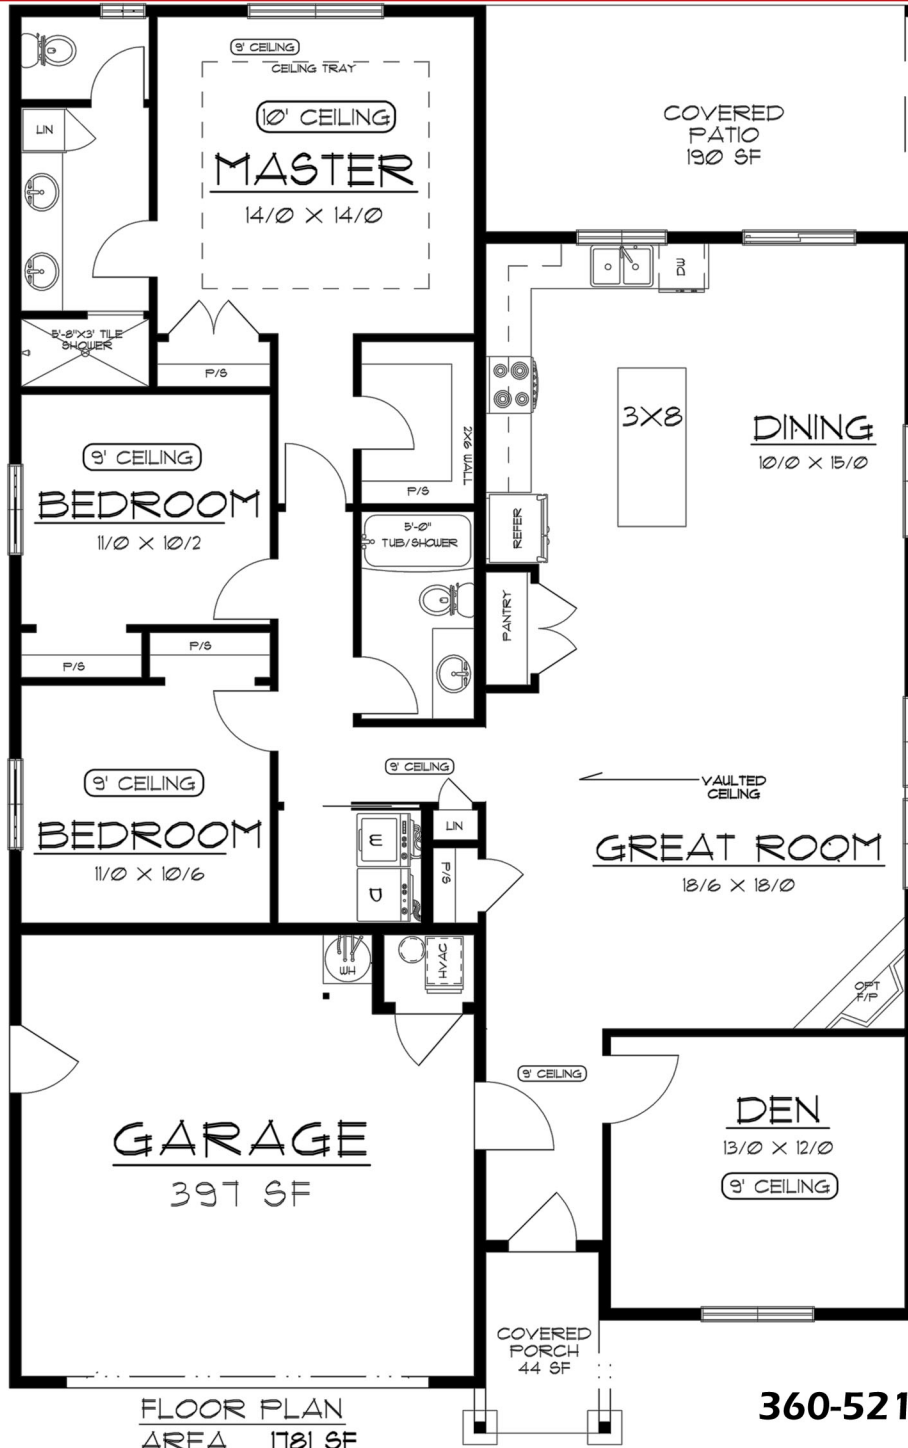

NORTHWEST
HOME BUILDER GROUP

Lot 13 Hollow
1,781 sq ft

LEFT SIDE ELEVATION

REAR ELEVATION

RIGHT SIDE ELEVATION

360-521-1973

WWW.NWHOMEBUILDERGROUP.COM

RENDERINGS, PLANS, SPECIFICATIONS, TERMS, CONDITIONS AND STATEMENTS CONTAINED IN THIS BROCHURE ARE PROPOSED ONLY. NW HOME-BUILDER GROUP RESERVES THE RIGHT TO MODIFY, REVISE OR WITHDRAW ANY OR ALL OF SAME IN ITS SOLE DISCRETION AND WITHOUT PRIOR NOTICE.

NORTHWEST
HOME BUILDER GROUP

Lot 13 Hollow
1,781 sq ft

360-521-1973

WWW.NWHOMEBUILDERGROUP.COM

RENDERINGS, PLANS, SPECIFICATIONS, TERMS, CONDITIONS AND STATEMENTS CONTAINED IN THIS BROCHURE ARE PROPOSED ONLY. NW HOME-BUILDER GROUP RESERVES THE RIGHT TO MODIFY, REVISE OR WITHDRAW ANY OR ALL OF SAME IN ITS SOLE DISCRETION AND WITHOUT PRIOR NOTICE.