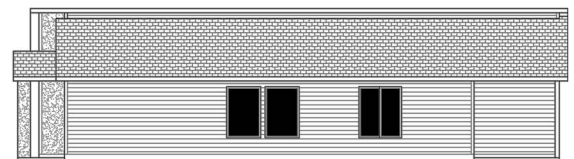

NORTHWEST
HOME BUILDER GROUP

Lot 13 Hollow
1,781 sq ft

LEFT SIDE ELEVATION

REAR ELEVATION

RIGHT SIDE ELEVATION

360-521-1973

WWW.NWHOMEBUILDERGROUP.COM

RENDERINGS, PLANS, SPECIFICATIONS, TERMS, CONDITIONS AND STATEMENTS CONTAINED IN THIS BROCHURE ARE PROPOSED ONLY. NW HOME-BUILDER GROUP RESERVES THE RIGHT TO MODIFY, REVISE OR WITHDRAW ANY OR ALL OF SAME IN ITS SOLE DISCRETION AND WITHOUT PRIOR NOTICE.

NORTHWEST
HOME BUILDER GROUP

Lot 13 Hollow
1,781 sq ft

360-521-1973

WWW.NWHOMEBUILDERGROUP.COM

RENDERINGS, PLANS, SPECIFICATIONS, TERMS, CONDITIONS AND STATEMENTS CONTAINED IN THIS BROCHURE ARE PROPOSED ONLY. NW HOME-BUILDER GROUP RESERVES THE RIGHT TO MODIFY, REVISE OR WITHDRAW ANY OR ALL OF SAME IN ITS SOLE DISCRETION AND WITHOUT PRIOR NOTICE.