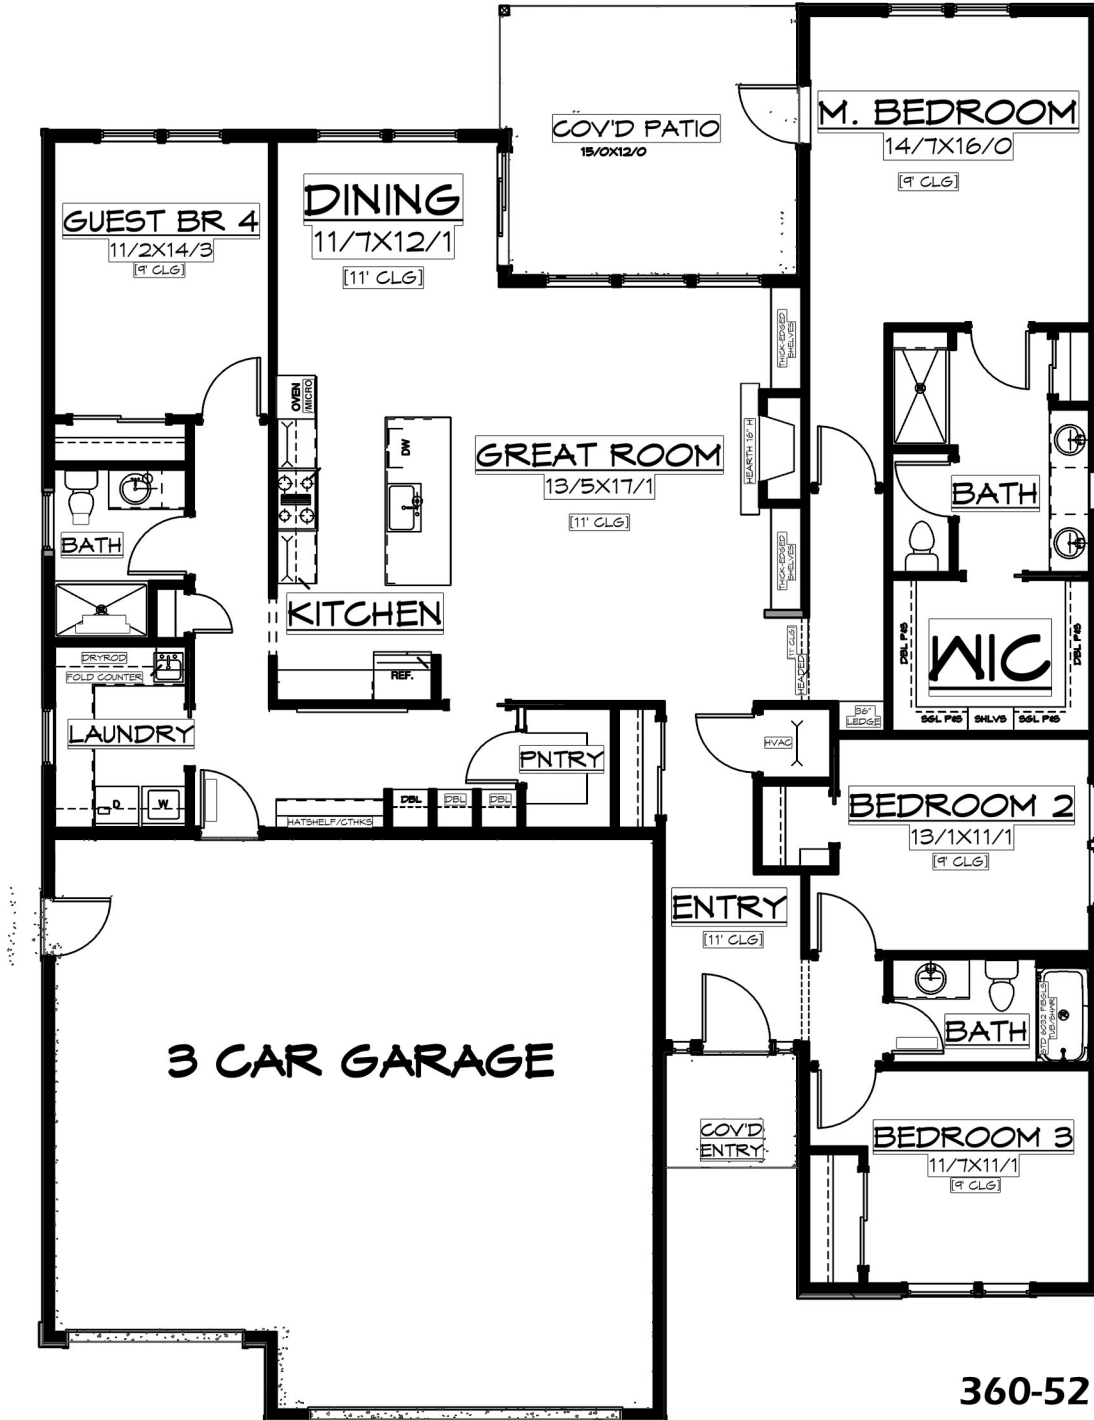

NORTHWEST
HOME BUILDER GROUP

Lot 11 Quail Park 3
2,411 sq ft

360-521-1973

WWW.NWHOMEBUILDERGROUP.COM

RENDERINGS, PLANS, SPECIFICATIONS, TERMS, CONDITIONS AND STATEMENTS CONTAINED IN THIS BROCHURE ARE PROPOSED ONLY. NW HOME-BUILDER GROUP RESERVES THE RIGHT TO MODIFY, REVISE OR WITHDRAW ANY OR ALL OF SAME IN ITS SOLE DISCRETION AND WITHOUT PRIOR NOTICE.