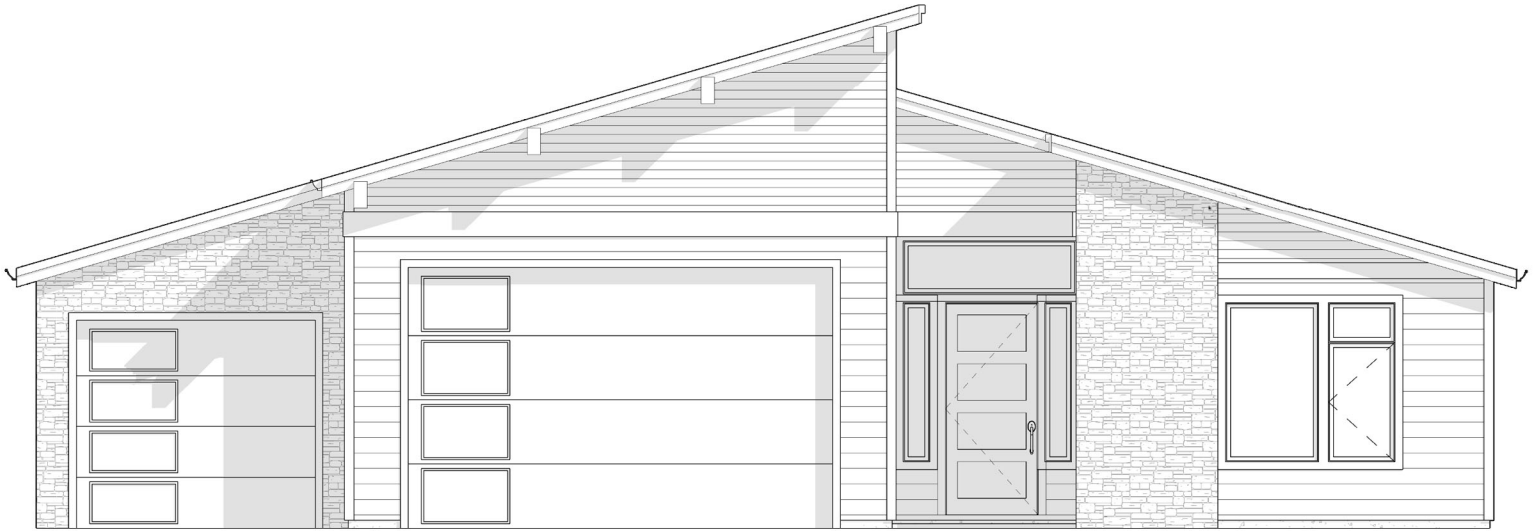

NORTHWEST
HOME BUILDER GROUP

Lot 11 Quail Park 3
2,411 sq ft

360-521-1973

WWW.NWHOMEBUILDERGROUP.COM

RENDERINGS, PLANS, SPECIFICATIONS, TERMS, CONDITIONS AND STATEMENTS CONTAINED IN THIS BROCHURE ARE PROPOSED ONLY. NW HOME-BUILDER GROUP RESERVES THE RIGHT TO MODIFY, REVISE OR WITHDRAW ANY OR ALL OF SAME IN ITS SOLE DISCRETION AND WITHOUT PRIOR NOTICE.