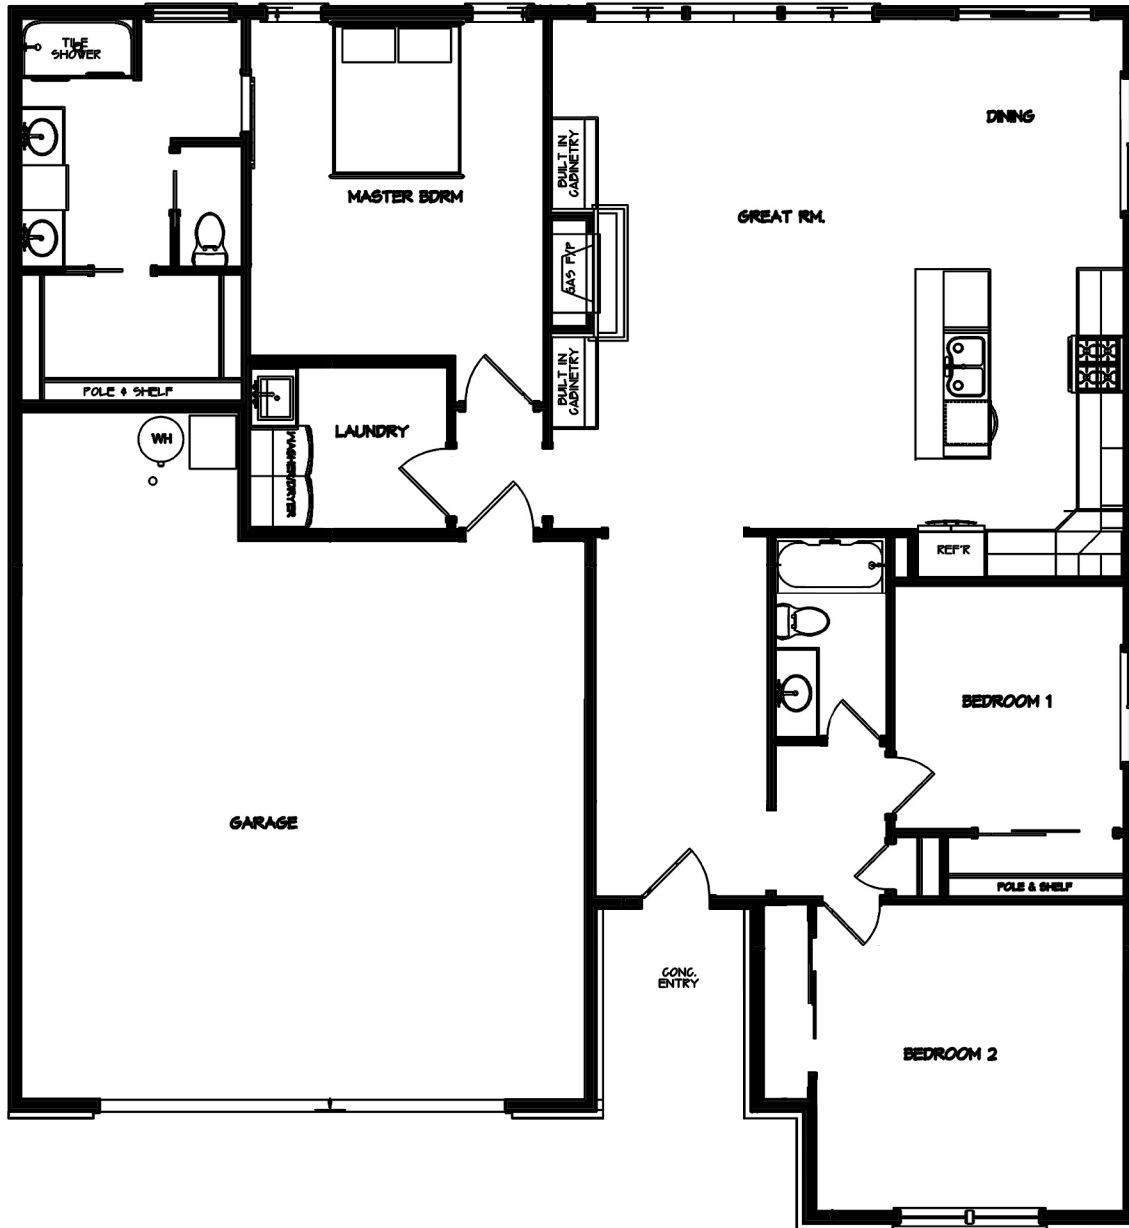

NORTHWEST
HOME BUILDER GROUP

Lot 11 Foothill
1,752 sq ft

360-521-1973

WWW.NWHOMEBUILDERGROUP.COM

RENDERINGS, PLANS, SPECIFICATIONS, TERMS, CONDITIONS AND STATEMENTS CONTAINED IN THIS BROCHURE ARE PROPOSED ONLY. NW HOME-BUILDER GROUP RESERVES THE RIGHT TO MODIFY, REVISE OR WITHDRAW ANY OR ALL OF SAME IN ITS SOLE DISCRETION AND WITHOUT PRIOR NOTICE.