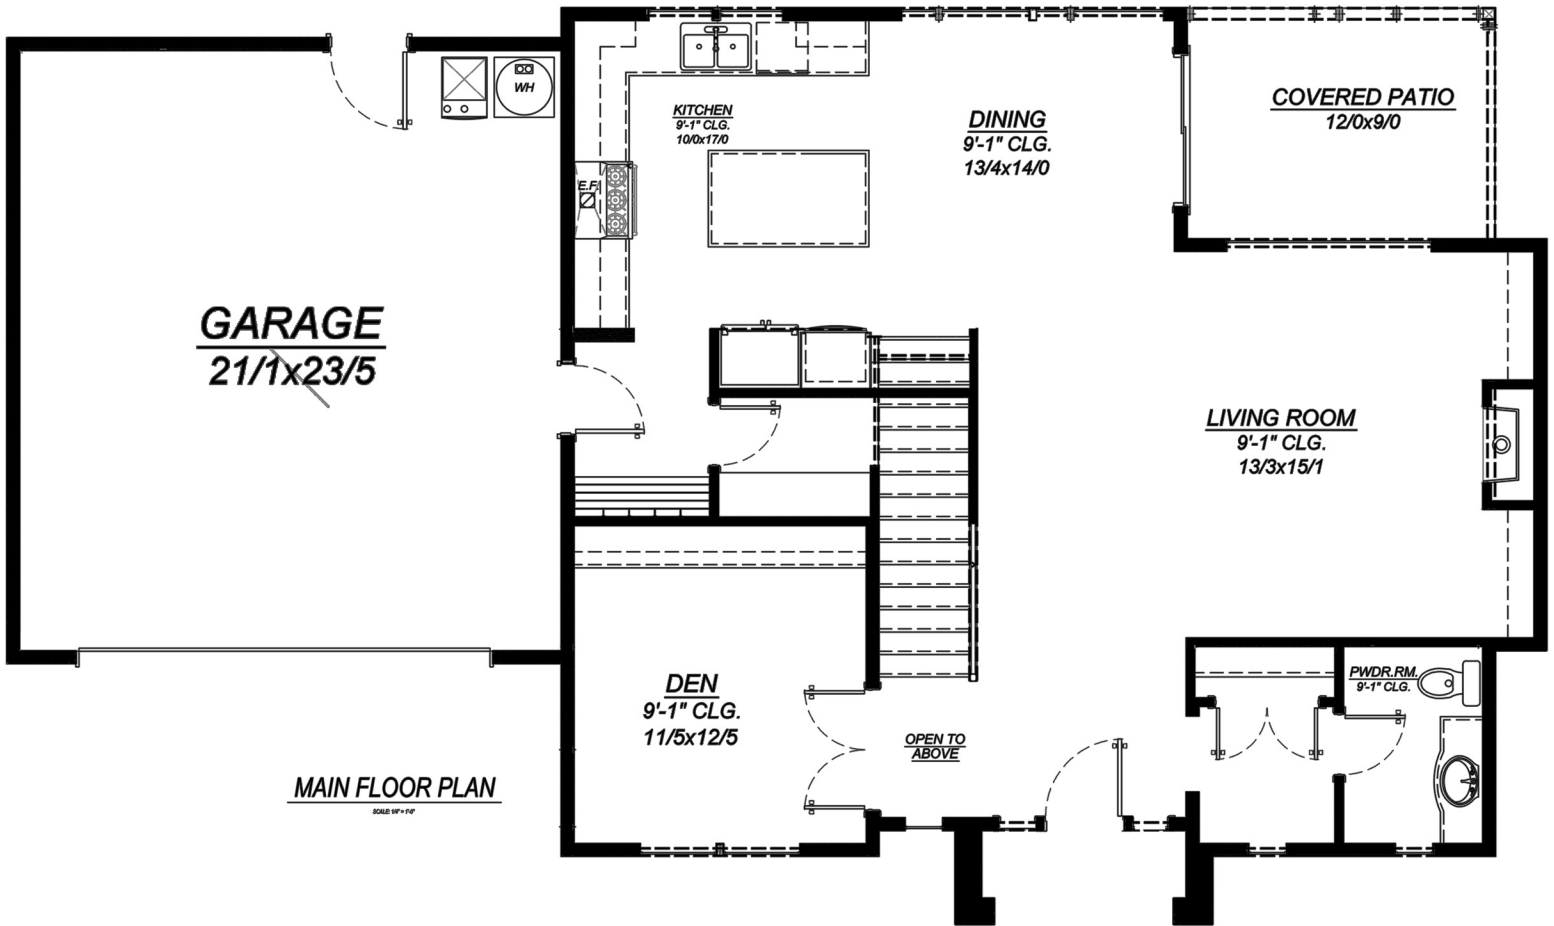

NORTHWEST
HOME BUILDER GROUP

Lot 11 Erins Meadow
2,137 sq ft

LEFT ELEVATION

REAR ELEVATION

RIGHT ELEVATION

360-521-1973

WWW.NWHOMEBUILDERGROUP.COM

RENDERINGS, PLANS, SPECIFICATIONS, TERMS, CONDITIONS AND STATEMENTS CONTAINED IN THIS BROCHURE ARE PROPOSED ONLY. NW HOME-BUILDER GROUP RESERVES THE RIGHT TO MODIFY, REVISE OR WITHDRAW ANY OR ALL OF SAME IN ITS SOLE DISCRETION AND WITHOUT PRIOR NOTICE.

NORTHWEST
HOME BUILDER GROUP

Lot 11 Erins Meadow
2,137 sq ft

360-521-1973

WWW.NWHOMEBUILDERGROUP.COM

RENDERINGS, PLANS, SPECIFICATIONS, TERMS, CONDITIONS AND STATEMENTS CONTAINED IN THIS BROCHURE ARE PROPOSED ONLY. NW HOME-BUILDER GROUP RESERVES THE RIGHT TO MODIFY, REVISE OR WITHDRAW ANY OR ALL OF SAME IN ITS SOLE DISCRETION AND WITHOUT PRIOR NOTICE.

NORTHWEST
HOME BUILDER GROUP

Lot 11 Erins Meadow
2,137 sq ft

UPPER FLOOR PLAN
SCALE 1/8" = 1'-0"

360-521-1973

WWW.NWHOMEBUILDERGROUP.COM

RENDERINGS, PLANS, SPECIFICATIONS, TERMS, CONDITIONS AND STATEMENTS CONTAINED IN THIS BROCHURE ARE PROPOSED ONLY. NW HOME-BUILDER GROUP RESERVES THE RIGHT TO MODIFY, REVISE OR WITHDRAW ANY OR ALL OF SAME IN ITS SOLE DISCRETION AND WITHOUT PRIOR NOTICE.