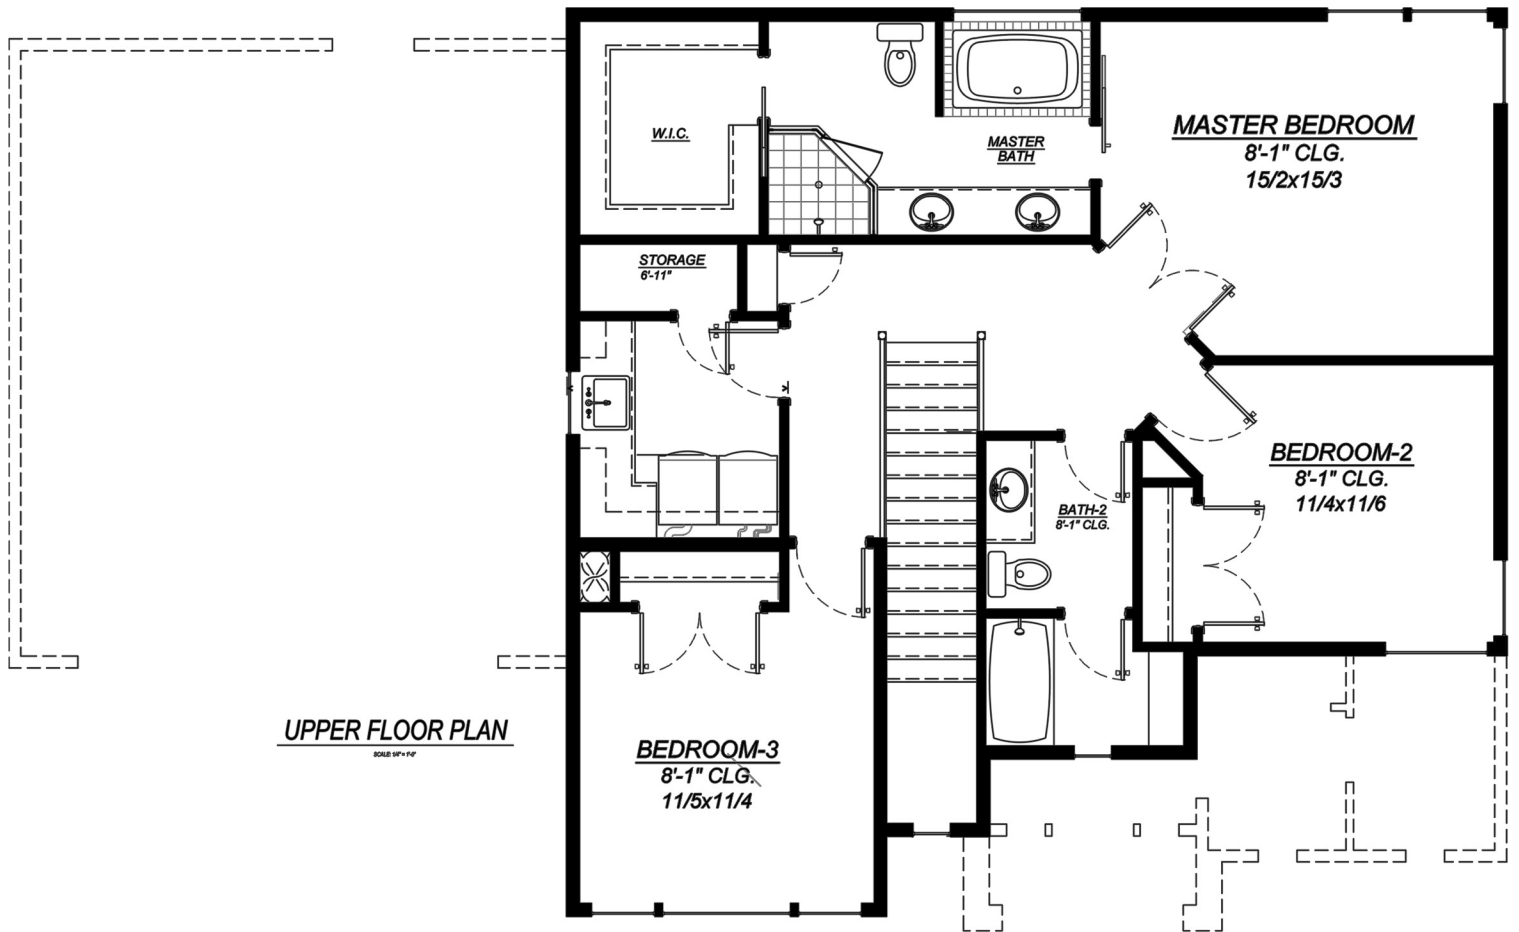

NORTHWEST
HOME BUILDER GROUP

Lot 11 Erins Meadow
2,137 sq ft

LEFT ELEVATION

REAR ELEVATION

RIGHT ELEVATION

360-521-1973

WWW.NWHOMEBUILDERGROUP.COM

RENDERINGS, PLANS, SPECIFICATIONS, TERMS, CONDITIONS AND STATEMENTS CONTAINED IN THIS BROCHURE ARE PROPOSED ONLY. NW HOME-BUILDER GROUP RESERVES THE RIGHT TO MODIFY, REVISE OR WITHDRAW ANY OR ALL OF SAME IN ITS SOLE DISCRETION AND WITHOUT PRIOR NOTICE.

NORTHWEST
HOME BUILDER GROUP

Lot 11 Erins Meadow
2,137 sq ft

360-521-1973

WWW.NWHOMEBUILDERGROUP.COM

RENDERINGS, PLANS, SPECIFICATIONS, TERMS, CONDITIONS AND STATEMENTS CONTAINED IN THIS BROCHURE ARE PROPOSED ONLY. NW HOME-BUILDER GROUP RESERVES THE RIGHT TO MODIFY, REVISE OR WITHDRAW ANY OR ALL OF SAME IN ITS SOLE DISCRETION AND WITHOUT PRIOR NOTICE.

NORTHWEST
HOME BUILDER GROUP

Lot 11 Erins Meadow
2,137 sq ft

UPPER FLOOR PLAN
SCALE 1/8" = 1'-0"

360-521-1973

WWW.NWHOMEBUILDERGROUP.COM

RENDERINGS, PLANS, SPECIFICATIONS, TERMS, CONDITIONS AND STATEMENTS CONTAINED IN THIS BROCHURE ARE PROPOSED ONLY. NW HOME-BUILDER GROUP RESERVES THE RIGHT TO MODIFY, REVISE OR WITHDRAW ANY OR ALL OF SAME IN ITS SOLE DISCRETION AND WITHOUT PRIOR NOTICE.