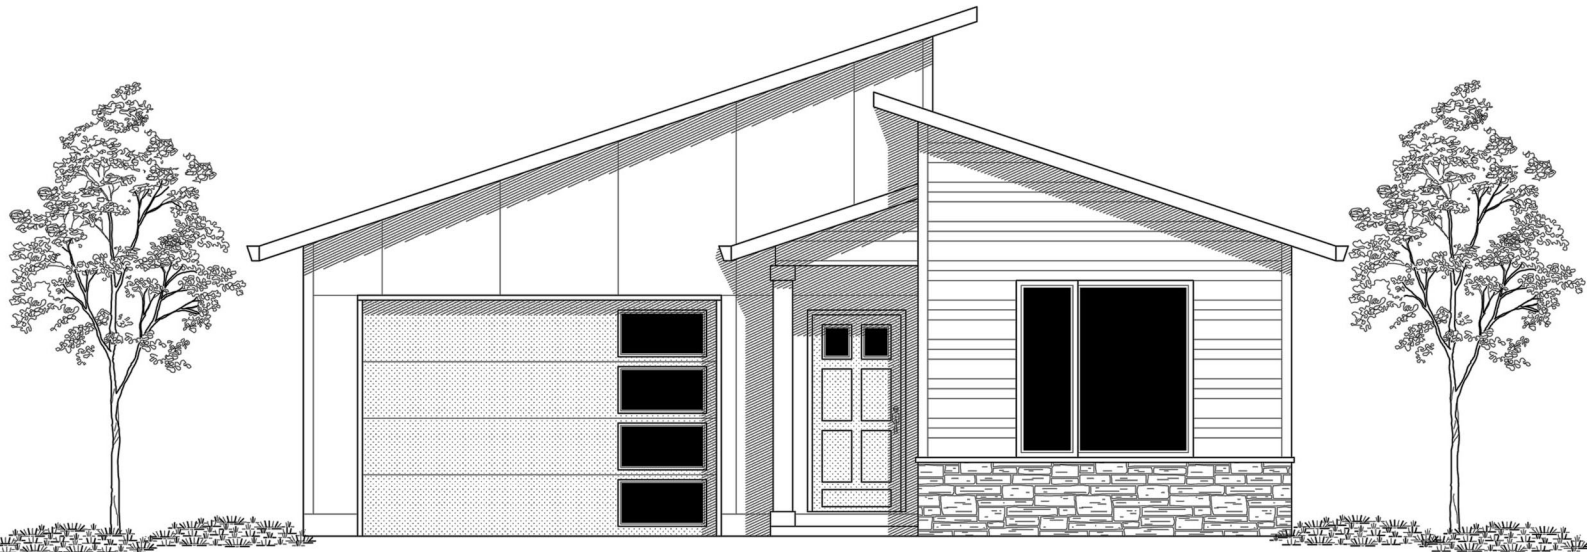

NORTHWEST
HOME BUILDER GROUP

Lot 1 JKM short plat
1,754 sq ft

LEFT SIDE ELEVATION

REAR ELEVATION

RIGHT SIDE ELEVATION

360-521-1973

WWW.NWHOMEBUILDERGROUP.COM

RENDERINGS, PLANS, SPECIFICATIONS, TERMS, CONDITIONS AND STATEMENTS CONTAINED IN THIS BROCHURE ARE PROPOSED ONLY. NW HOME-BUILDER GROUP RESERVES THE RIGHT TO MODIFY, REVISE OR WITHDRAW ANY OR ALL OF SAME IN ITS SOLE DISCRETION AND WITHOUT PRIOR NOTICE.

NORTHWEST
HOME BUILDER GROUP

Lot 1 JKM short plat
1,754 sq ft

360-521-1973

WWW.NWHOMEBUILDERGROUP.COM

RENDERINGS, PLANS, SPECIFICATIONS, TERMS, CONDITIONS AND STATEMENTS CONTAINED IN THIS BROCHURE ARE PROPOSED ONLY. NW HOME-BUILDER GROUP RESERVES THE RIGHT TO MODIFY, REVISE OR WITHDRAW ANY OR ALL OF SAME IN ITS SOLE DISCRETION AND WITHOUT PRIOR NOTICE.