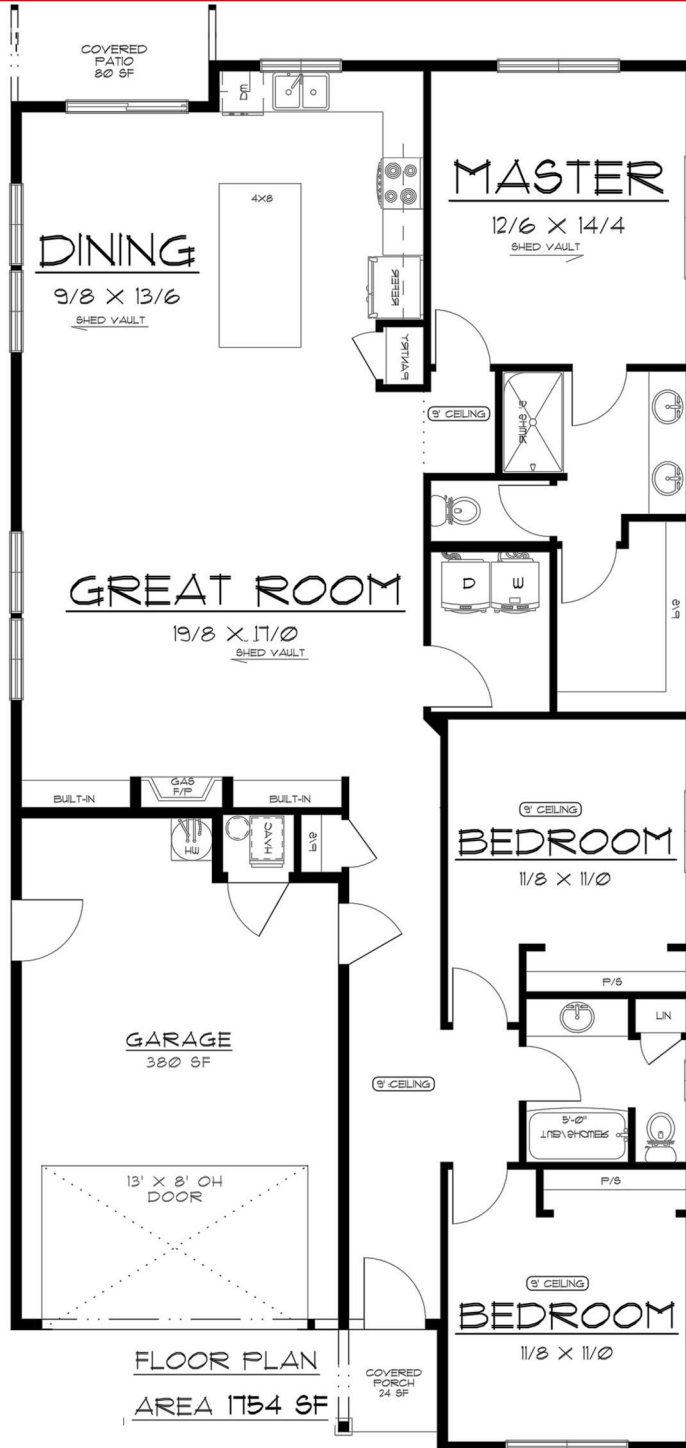

NORTHWEST
HOME BUILDER GROUP

Lot 1 JKM short plat
1,754 sq ft

LEFT SIDE ELEVATION

REAR ELEVATION

RIGHT SIDE ELEVATION

360-521-1973

WWW.NWHOMEBUILDERGROUP.COM

RENDERINGS, PLANS, SPECIFICATIONS, TERMS, CONDITIONS AND STATEMENTS CONTAINED IN THIS BROCHURE ARE PROPOSED ONLY. NW HOME-BUILDER GROUP RESERVES THE RIGHT TO MODIFY, REVISE OR WITHDRAW ANY OR ALL OF SAME IN ITS SOLE DISCRETION AND WITHOUT PRIOR NOTICE.

NORTHWEST
HOME BUILDER GROUP

Lot 1 JKM short plat
1,754 sq ft

360-521-1973

WWW.NWHOMEBUILDERGROUP.COM

RENDERINGS, PLANS, SPECIFICATIONS, TERMS, CONDITIONS AND STATEMENTS CONTAINED IN THIS BROCHURE ARE PROPOSED ONLY. NW HOME-BUILDER GROUP RESERVES THE RIGHT TO MODIFY, REVISE OR WITHDRAW ANY OR ALL OF SAME IN ITS SOLE DISCRETION AND WITHOUT PRIOR NOTICE.