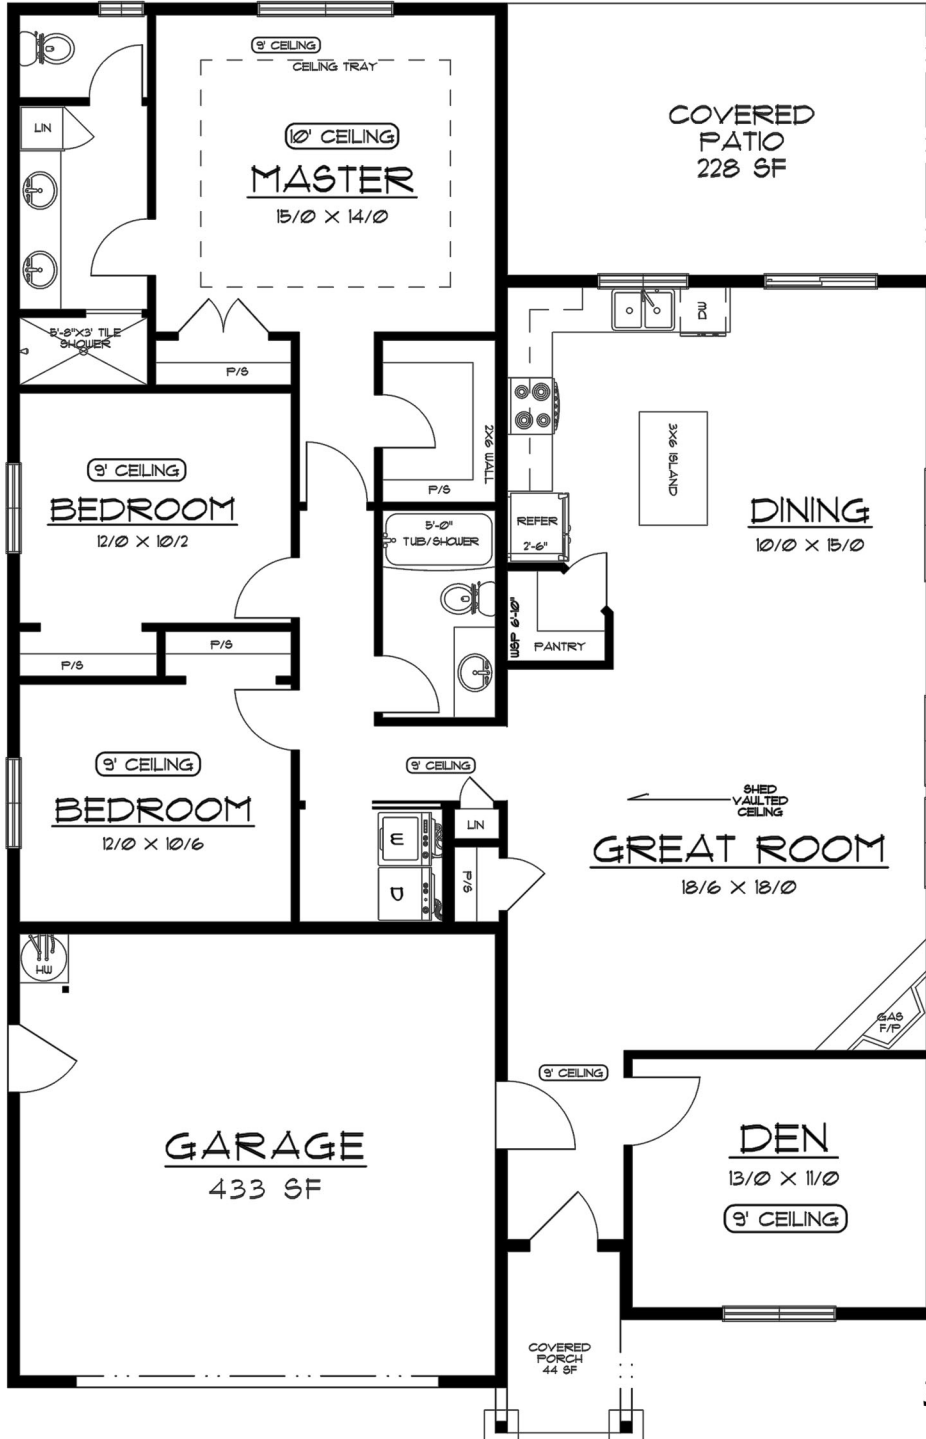

NORTHWEST
HOME BUILDER GROUP

Lot 1 Erins Meadow
1,768 sq ft

FRONT ELEVATION

LEFT SIDE ELEVATION

REAR ELEVATION

RIGHT SIDE ELEVATION

360-521-1973

WWW.NWHOMEBUILDERGROUP.COM

NORTHWEST
HOME BUILDER GROUP

Lot 1 Erins Meadow
1,768 sq ft

FLOOR PLAN

AREA 1768 SF

360-521-1973

WWW.NWHOMEBUILDERGROUP.COM

RENDERINGS, PLANS, SPECIFICATIONS, TERMS, CONDITIONS AND STATEMENTS CONTAINED IN THIS BROCHURE ARE PROPOSED ONLY. NW HOME-BUILDER GROUP RESERVES THE RIGHT TO MODIFY, REVISE OR WITHDRAW ANY OR ALL OF SAME IN ITS SOLE DISCRETION AND WITHOUT PRIOR NOTICE.