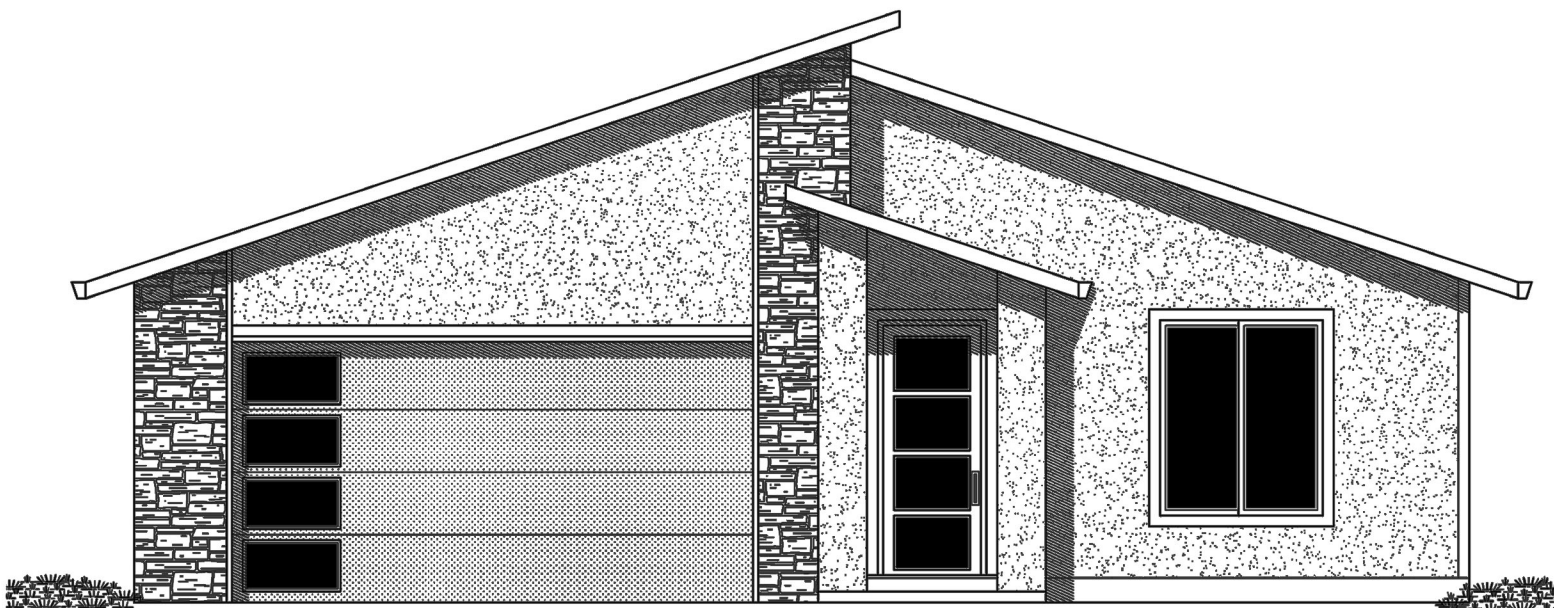

NORTHWEST
HOME BUILDER GROUP

Lot 1 Erins Meadow
1,768 sq ft

FRONT ELEVATION

LEFT SIDE ELEVATION

REAR ELEVATION

RIGHT SIDE ELEVATION

360-521-1973

WWW.NWHOMEBUILDERGROUP.COM

NORTHWEST
HOME BUILDER GROUP

Lot 1 Erins Meadow
1,768 sq ft

FLOOR PLAN

AREA 1768 SF

360-521-1973

WWW.NWHOMEBUILDERGROUP.COM

RENDERINGS, PLANS, SPECIFICATIONS, TERMS, CONDITIONS AND STATEMENTS CONTAINED IN THIS BROCHURE ARE PROPOSED ONLY. NW HOME-BUILDER GROUP RESERVES THE RIGHT TO MODIFY, REVISE OR WITHDRAW ANY OR ALL OF SAME IN ITS SOLE DISCRETION AND WITHOUT PRIOR NOTICE.