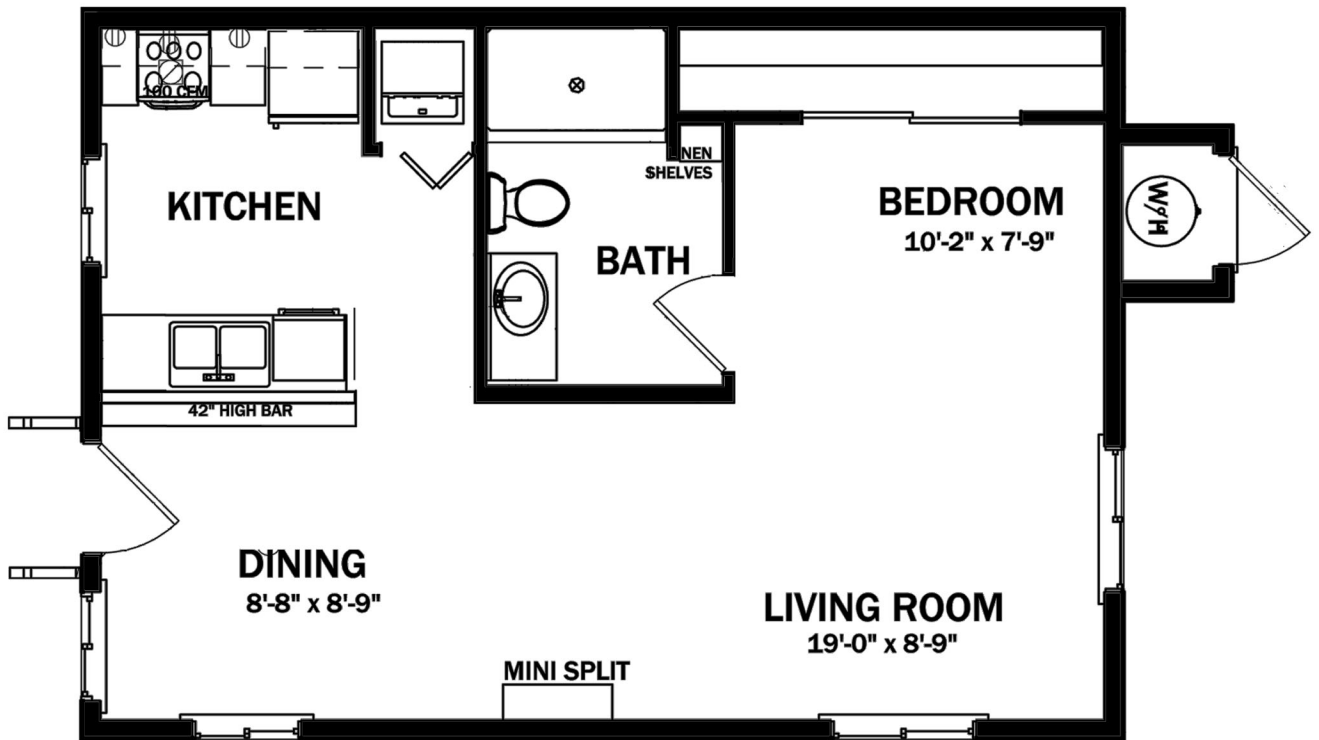

NORTHWEST
HOME BUILDER GROUP

572 ADU
572 sq ft

360-521-1973

WWW.NWHOMEBUILDERGROUP.COM

RENDERINGS, PLANS, SPECIFICATIONS, TERMS, CONDITIONS AND STATEMENTS CONTAINED IN THIS BROCHURE ARE PROPOSED ONLY. NW HOME-BUILDER GROUP RESERVES THE RIGHT TO MODIFY, REVISE OR WITHDRAW ANY OR ALL OF SAME IN ITS SOLE DISCRETION AND WITHOUT PRIOR NOTICE.

NORTHWEST
HOME BUILDER GROUP

572 ADU
572 sq ft

FLOOR PLAN

572 SQ. FT.

360-521-1973

WWW.NWHOMEBUILDERGROUP.COM

RENDERINGS, PLANS, SPECIFICATIONS, TERMS, CONDITIONS AND STATEMENTS CONTAINED IN THIS BROCHURE ARE PROPOSED ONLY. NW HOME-BUILDER GROUP RESERVES THE RIGHT TO MODIFY, REVISE OR WITHDRAW ANY OR ALL OF SAME IN ITS SOLE DISCRETION AND WITHOUT PRIOR NOTICE.