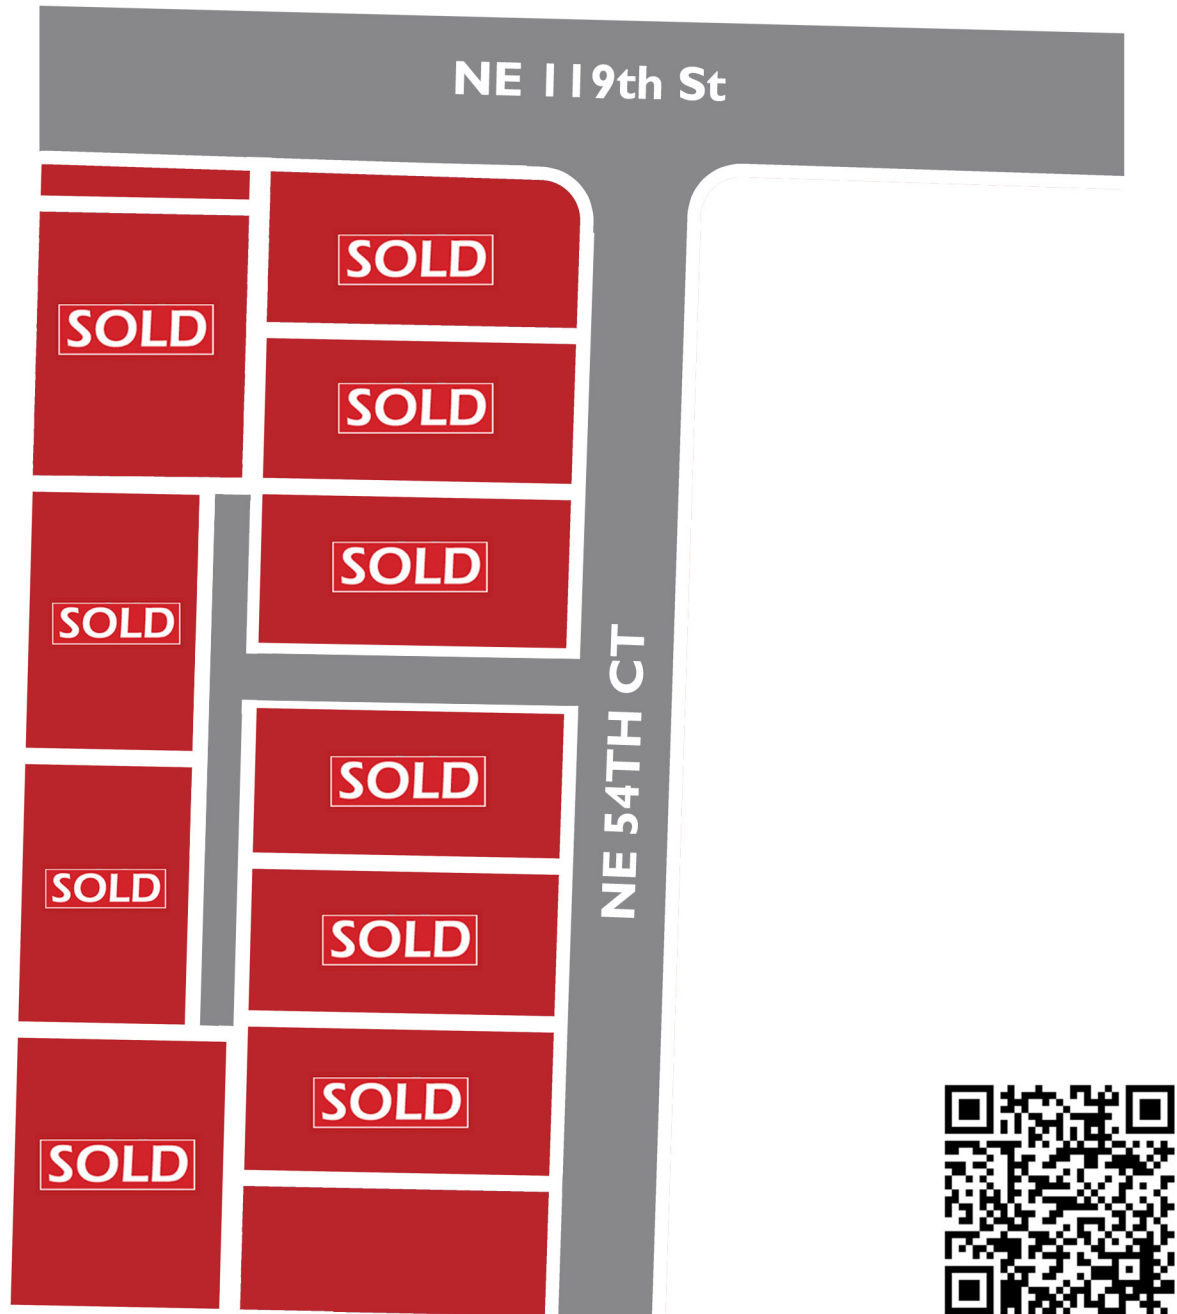

**NORTHWEST**  
HOME BUILDER GROUP

Homes Starting in the Mid \$400,000's

# ERINS MEADOW

Located at NE 199TH ST & NE 54TH CT , WA 98686

[WWW.NWHOMEBUILDERGROUP.COM](http://WWW.NWHOMEBUILDERGROUP.COM)

David Korniyenko with Premiere Property Group LLC 360-521-1973 davidkhomes@gmail.com  
PRICES SUBJECT TO CHANGE WITHOUT NOTICE. PLEASE CONSULT YOUR SALES REPRESENTATIVE FOR MORE INFORMATION.